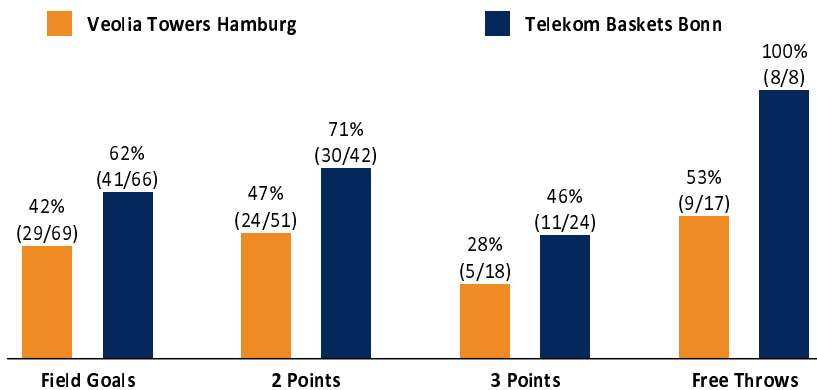

BON - Telekom Baskets Bonn (Coach: IISALO Tuomas)

No.	Name	Min	PTS	2 Points	3 Points	Field Goals	Free Throws	OR	DR	TR	AS	ST	TO	BS	SB	PF	FD	EFF	+/-	
*0	SHORTS II TJ	26:47	24	6/8 (75%)	4/5 (80%)	10/13 (77%)			3	3	6		3		1	1	2	27	23	
5	ENSMINGER Zachary	6:31	0						1	1			1			3	1	0	0	
*6	KESSENS Michael	16:11	8	4/6 (67%)		4/6 (67%)			3	3	1	1	1	2		2	1	12	5	
7	HERRERA Sebastian	19:36	7	2/4 (50%)	1/3 (33%)	3/7 (43%)			1	1	7	1				2	2	12	17	
*9	TADDA Karsten	20:24	0		0/2 (0%)	0/2 (0%)					3		1			3	1	0	12	
10	MALCOLM Collin	23:57	16	3/6 (50%)	2/3 (67%)	5/9 (56%)	4/4 (100%)	1	8	9	1			1	2	2	2	23	42	
*20	MORGAN Jeremy	27:35	22	5/6 (83%)	3/7 (43%)	8/13 (62%)	3/3 (100%)		4	4	2	2	6	1		2	4	20	9	
21	KRATZER Leon	19:29	15	7/9 (78%)		7/9 (78%)	1/1 (100%)	2	5	7	1		1			4	1	20	14	
24	WILLIAMS Deane	17:35	0		0/1 (0%)	0/1 (0%)			1	1		1		1		2		2	16	
*70	DELANY Finn	21:55	9	3/3 (100%)	1/3 (33%)	4/6 (67%)		1	3	4	4					1	2	15	7	
Team / Coach								2	3	5							5			
Totals			200:00	101	30/42 (71%)	11/24 (46%)	41/66 (62%)	8/8 (100%)	6	32	38	25	5	13	5	3	22	16	136	29

HAM	BON
12 / 18 / 30	6 / 32 / 38
15	Assists
16	Fouls
22	Fouls Drawn
12	Turnovers
7	Steals
42	Points in the Paint
10	Second Chance Points
17	Fast Break Points
4 (6:2)	Biggest Lead
7-0 (22:25)	Biggest Scoring Run
	Lead Changes: 5
	Times Tied: 2

EASYCREDIT-BBL.DE

Alle offiziellen Statistiken der easyCredit BBL, Daten, Rekorde uvm. gibt es auf easyCredit-BBL.de! Und für unterwegs: die neue offizielle Liga-App, kostenfrei für iOS und Android.

MAGENTASPORT.DE

Keinen Korb mehr verpassen - Alle Spiele der easyCredit Basketball Bundesliga und des MagentaSport BBL Pokals live auf MagentaSport.de

LEGEND
Min Minutes Played   DR Defensive Rebounds   AS Assists   BS Blocked Shots   PF Fouls   +/- Plus-Minus-Rating
DNP Did Not Play   OR Offensive Rebounds   ST Steals   SB Shots Blocked   FD Fouls Drawn   * Starters
PTS Points   TR Total Rebounds   TO Turnovers   EFF Efficiency = ((PTS + TR + AS + ST + BS) - ((FGA - FGM) + (FTA - FTM) + TO))