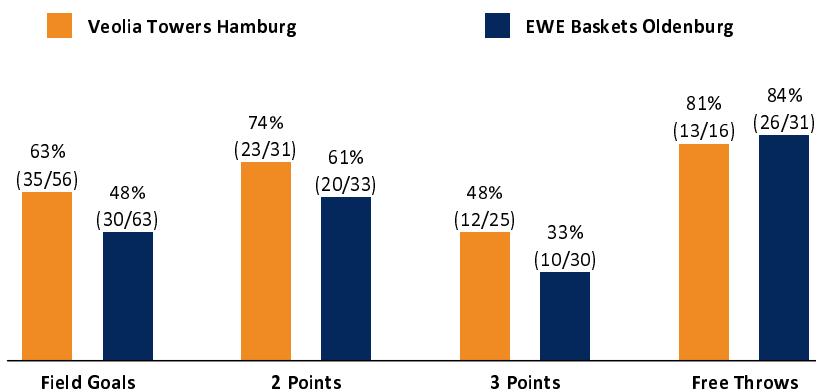

OLD - EWE Baskets Oldenburg (Coach: CALLES Pedro)

No.	Name	Min	PTS	2 Points	3 Points	Field Goals	Free Throws	OR	DR	TR	AS	ST	TO	BS	SB	PF	FD	EFF	+/-	
*3	DILEO Maximilian	18:25	0	0/3 (0%)	0/2 (0%)	0/5 (0%)		3	1	4		2			1	4	1	1	10	
*4	RUSSELL DeWayne	29:06	17	3/7 (43%)	2/7 (29%)	5/14 (36%)	5/6 (83%)	1		1	8	2	2		1	2	4	16	-9	
*5	DRECHSEL Trey	34:57	27	5/7 (71%)	3/9 (33%)	8/16 (50%)	8/9 (89%)	1	5	6		4	1			3	5	27	-5	
7	HEMSCHMEIER Fritz	0:21	0															0	0	
9	LOMAZS Rihards	27:16	17	2/2 (100%)	2/5 (40%)	4/7 (57%)	7/8 (88%)		1	1	3	1	2			3	8	16	5	
*15	KLASSEN Owen	21:24	11	4/5 (80%)		4/5 (80%)	3/4 (75%)		2	2	1	1	1			4	3	12	-10	
17	AGBAKOKO Norris	DNP																		
*21	LEISSNER Tanner	33:38	15	3/5 (60%)	2/3 (67%)	5/8 (63%)	3/4 (75%)	2	4	6	2		2			2	2	17	0	
22	HOLYFIELD T.J.	18:36	0					3	2	5		1	1				2	5	11	
25	OGBE Kenneth	DNP																		
35	PJANIC Alen	16:17	9	3/4 (75%)	1/4 (25%)	4/8 (50%)			1	1	1	4	1	1		3		11	3	
Team / Coach								1	2	3		1					2			
Totals			200:00	96	20/33 (61%)	10/30 (33%)	30/63 (48%)	26/31 (84%)	11	18	29	15	15	11	1	2	21	25	107	1

HAM	OLD
4 / 20 / 24	11 / 18 / 29
23	15
26	21
21	25
17	11
6	15
44	30
5	10
8	10
3 (4:1)	11 (32:43)
9-0 (66:63)	7-0 (68:72)
Lead Changes: 7	
Times Tied: 4	

EASYCREDIT-BBL.DE

Alle offiziellen Statistiken der easyCredit BBL, Daten, Rekorde uvm. gibt es auf easyCredit-BBL.de! Und für unterwegs: die neue offizielle Liga-App, kostenfrei für iOS und Android.

MAGENTASPORT.DE

Keinen Korb mehr verpassen - Alle Spiele der easyCredit Basketball Bundesliga und des MagentaSport BBL Pokals live auf MagentaSport.de

LEGEND

Min	Minutes Played	DR	Defensive Rebounds	AS	Assists	BS	Blocked Shots	PF	Fouls	+/-	Plus-Minus-Rating
DNP	Did Not Play	OR	Offensive Rebounds	ST	Steals	SB	Shots Blocked	FD	Fouls Drawn	*	Starters
PTS	Points	TR	Total Rebounds	TO	Turnovers	EFF	Efficiency = ((PTS + TR + AS + ST + BS) - ((FGA - FGM) + (FTA - FTM) + TO))