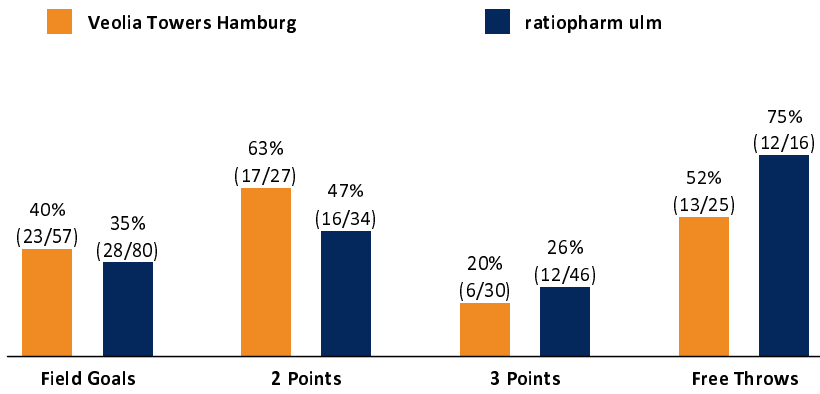

Veolia Towers Hamburg 65 : 80

ratiopharm ulm

Referee: MATIP Martin
Umpires: KRAUSE Oliver / SIROWI Dennis
Commissioner: HOLSTEN Ingo

Attendance: 3.400
Hamburg, edel-optics.de Arena (3.000 Plätze), SA 7 JAN 2023, 20:30, Game-ID: 27584

Scoreboard table showing Q1, Q2, Q3, Q4 scores for HAM and ULM.

HAM - Veolia Towers Hamburg (Coach: KORNER Raoul)

Main player statistics table for HAM, including columns for No., Name, Min, PTS, 2 Points, 3 Points, Field Goals, Free Throws, and various rebound and foul statistics.

ULM - ratiopharm ulm (Coach: GAVEL Anton)

Main player statistics table for ULM, including columns for No., Name, Min, PTS, 2 Points, 3 Points, Field Goals, Free Throws, and various rebound and foul statistics.

Summary statistics table comparing HAM and ULM across various metrics like Rebounds, Assists, Fouls, and Steals.

EASYCREDIT-BBL.DE
Alle offiziellen Statistiken der easyCredit BBL, Daten, Rekorde uvm. gibt es auf easyCredit-BBL.de!

MAGENTASPORT.DE
Keinen Korb mehr verpassen - Alle Spiele der easyCredit Basketball Bundesliga und des MagentaSport BBL Pokals live auf MagentaSport.de

LEGEND
Min Minutes Played, DR Defensive Rebounds, AS Assists, BS Blocked Shots, PF Fouls, +/- Plus-Minus-Rating
DNP Did Not Play, OR Offensive Rebounds, ST Steals, SB Shots Blocked, * Starters
PTS Points, TR Total Rebounds, TO Turnovers, EFF Efficiency = ((PTS + TR + AS + ST + BS) - ((FGA - FGM) + (FTA - FTM) + TO))