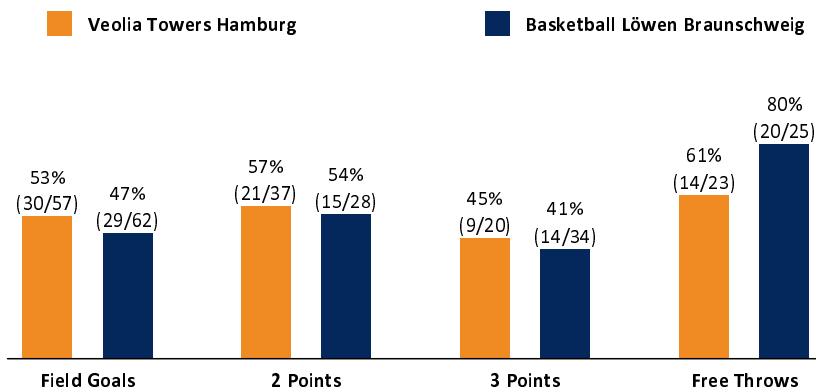

BRA - Basketball Löwen Braunschweig (Coach: RAMIREZ Jesus)

No.	Name	Min	PTS	2 Points	3 Points	Field Goals	Free Throws	OR	DR	TR	AS	ST	TO	BS	SB	PF	FD	EFF	+/-	
1	KRÄMER David	26:26	19	2/7 (29%)	4/8 (50%)	6/15 (40%)	3/5 (60%)	1	2	3	1	1	1		1	3	6	12	3	
3	TISCHLER Nicholas	16:37	2	1/1 (100%)	0/1 (0%)	1/2 (50%)		1	2	3	1	1	1			1		5	3	
4	VAN SLOOTEN Luc	27:42	8	1/2 (50%)	2/5 (40%)	3/7 (43%)			1	1	3	1			1	2	2	9	5	
7	MYLES Divine	18:41	9	1/3 (33%)	0/2 (0%)	1/5 (20%)	7/7 (100%)		1	1	4		1			2	4	9	4	
*10	FRU Sananda	15:06	4	2/2 (100%)		2/2 (100%)		1	3	4		3				3		11	-1	
12	GÖTTSCHE Jannik	2:44	2				2/2 (100%)	1		1						1	1	3	-1	
*13	TISCHLER Brandon	12:15	6	1/2 (50%)	1/1 (100%)	2/3 (67%)	1/2 (50%)		1	1	1		2			4	1	4	-3	
*14	SLEVA Dustin	31:07	20	5/6 (83%)	2/4 (50%)	7/10 (70%)	4/6 (67%)	2	4	6	3	1	1			4	3	24	17	
*21	AMAIZE Robin	21:29	7	2/4 (50%)	1/1 (100%)	3/5 (60%)			2	2	6	2	3	2		1	1	14	11	
*33	HOBBS Braydon	27:53	15	0/1 (0%)	4/12 (33%)	4/13 (31%)	3/3 (100%)		1	1	7	4	1			1	1	17	7	
Team / Coach								1	1	2			1			1				
Totals			200:00	92	15/28 (54%)	14/34 (41%)	29/62 (47%)	20/25 (80%)	7	18	25	26	13	11	2	2	23	19	109	9

HAM	BRA
12 / 25 / 37	7 / 18 / 25
17	Rebounds
20	Assists
22	Fouls
20	Fouls Drawn
5	Turnovers
40	Steals
12	Points in the Paint
9	Second Chance Points
1 (33:32)	Fast Break Points
8-0 (51:55)	Biggest Lead
	Biggest Scoring Run
	Lead Changes: 4
	Times Tied: 5

EASYCREDIT-BBL.DE

Alle offiziellen Statistiken der easyCredit BBL, Daten, Rekorde uvm. gibt es auf easyCredit-BBL.de! Und für unterwegs: die neue offizielle Liga-App, kostenfrei für iOS und Android.

MAGENTASPORT.DE

Keinen Korb mehr verpassen - Alle Spiele der easyCredit Basketball Bundesliga und des MagentaSport BBL Pokals live auf MagentaSport.de

LEGEND
Min Minutes Played   DR Defensive Rebounds   AS Assists   BS Blocked Shots   PF Fouls   +/- Plus-Minus-Rating
DNP Did Not Play   OR Offensive Rebounds   ST Steals   SB Shots Blocked   FD Fouls Drawn   * Starters
PTS Points   TR Total Rebounds   TO Turnovers   EFF Efficiency = ((PTS + TR + AS + ST + BS) - ((FGA - FGM) + (FTA - FTM) + TO))