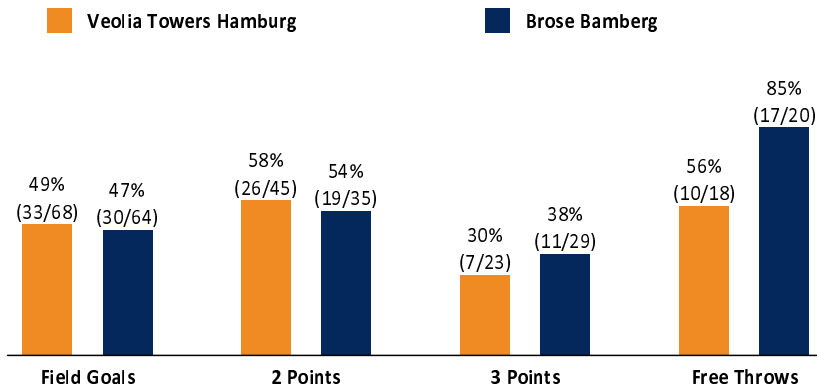

Veolia Towers Hamburg 83 : 88

Brose Bamberg

Referee: PANTHER Anne
Umpires: BOHN Andreas / CICI Gentian
Commissioner: HOLSTEN Ingo

Attendance: 3.400
Hamburg, edel-optics.de Arena (3.400 Plätze), FR 3 MRZ 2023, 19:00, Game-ID: 27653

Scoreboard table showing Q1, Q2, Q3, Q4 scores for HAM and BAM.

HAM - Veolia Towers Hamburg (Coach: BARLOSCHKY Benka)

Main player statistics table for Veolia Towers Hamburg including columns for No., Name, Min, PTS, 2 Points, 3 Points, Field Goals, Free Throws, OR, DR, TR, AS, ST, TO, BS, SB, PF, FD, EFF, +/-.

BAM - Brose Bamberg (Coach: AMIEL Oren)

Main player statistics table for Brose Bamberg including columns for No., Name, Min, PTS, 2 Points, 3 Points, Field Goals, Free Throws, OR, DR, TR, AS, ST, TO, BS, SB, PF, FD, EFF, +/-.

Summary statistics table comparing HAM and BAM across various categories like Rebounds, Assists, Fouls, etc.

EASYCREDIT-BBL.DE

Alle offiziellen Statistiken der easyCredit BBL, Daten, Rekorde uvm. gibt es auf easyCredit-BBL.de! Und für unterwegs: die neue offizielle Liga-App, kostenfrei für iOS und Android.

MAGENTASPORT.DE

Keinen Korb mehr verpassen - Alle Spiele der easyCredit Basketball Bundesliga und des MagentaSport BBL Pokals live auf MagentaSport.de

LEGEND
Min Minutes Played
DNP Did Not Play
PTS Points
DR Defensive Rebounds
OR Offensive Rebounds
TR Total Rebounds
AS Assists
ST Steals
TO Turnovers
BS Blocked Shots
SB Shots Blocked
EFF Efficiency = ((PTS + TR + AS + ST + BS) - ((FGA - FGM) + (FTA - FTM) + TO))
PF Fouls
FD Fouls Drawn
+/- Plus-Minus-Rating
* Starters