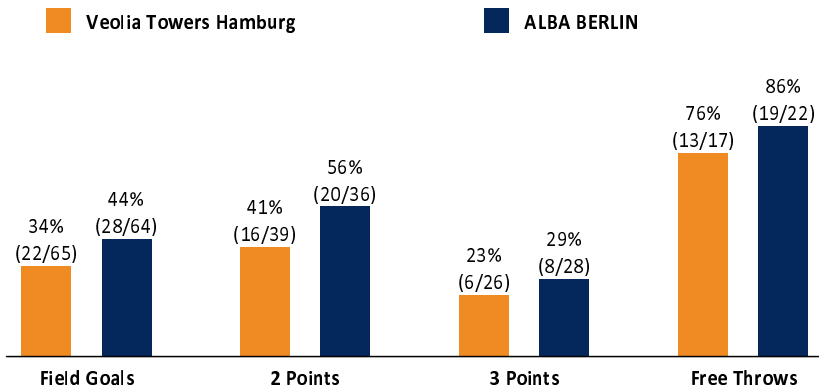

BER - ALBA BERLIN (Coach: GONZALEZ Israel)

No.	Name	Min	PTS	2 Points	3 Points	Field Goals	Free Throws	OR	DR	TR	AS	ST	TO	BS	SB	PF	FD	EFF	+/-	
*0	LO Maodo	15:35	4	2/2 (100%)		2/2 (100%)	0/1 (0%)		2	2	5	1					1	11	12	
1	PROCIDA Gabriele	23:16	9	1/5 (20%)	1/3 (33%)	2/8 (25%)	4/4 (100%)	2	5	7	1		2			4	2	9	5	
3	SMITH Jaleen	9:06	0	0/2 (0%)	0/2 (0%)	0/4 (0%)					5					1		1	11	
6	DELOW Maite	17:22	4	2/2 (100%)	0/2 (0%)	2/4 (50%)					3	1	1			1	1	5	2	
*7	WETZELL Yanni	18:43	5	1/4 (25%)		1/4 (25%)	3/3 (100%)	1		1	2			1			2	6	9	
*9	MATTISSECK Jonas	23:23	3	1/1 (100%)	0/4 (0%)	1/5 (20%)	1/2 (50%)		4	4	1	1	1		1	3	3	3	10	
10	SCHNEIDER Tim	20:44	10	1/2 (50%)	2/5 (40%)	3/7 (43%)	2/2 (100%)	1	4	5		3	2			3	2	12	-3	
*19	OLINDE Louis	13:48	2		0/2 (0%)	0/2 (0%)	2/2 (100%)		2	2	1					3	2	3	-3	
*32	THIEMANN Johannes	17:13	16	4/7 (57%)	1/4 (25%)	5/11 (45%)	5/5 (100%)	1	2	3			1	1		2	4	13	7	
43	SIKMA Luke	10:32	8	1/1 (100%)	2/2 (100%)	3/3 (100%)		1		1	4					3	2	13	14	
44	LAMMERS Ben	14:57	12	4/5 (80%)	1/2 (50%)	5/7 (71%)	1/1 (100%)		5	5							1	15	14	
50	ZOOSMAN Yovel	15:21	10	3/5 (60%)	1/2 (50%)	4/7 (57%)	1/2 (50%)	1	3	4	1	4	1			1	3	14	22	
Team / Coach								1	3	4			2				2			
Totals			200:00	83	20/36 (56%)	8/28 (29%)	28/64 (44%)	19/22 (86%)	8	30	38	23	10	10	2	1	21	23	107	20

HAM	Rebounds OR/DR/TR	BER
15 / 31 / 46		8 / 30 / 38
14	Assists	23
23	Fouls	21
21	Fouls Drawn	23
18	Turnovers	10
5	Steals	10
30	Points in the Paint	34
11	Second Chance Points	10
4	Fast Break Points	12
2 (2:0)	Biggest Lead	26 (42:68)
7-0 (57:72)	Biggest Scoring Run	10-0 (4:16)
	Lead Changes:	1
	Times Tied:	1

EASYCREDIT-BBL.DE

Alle offiziellen Statistiken der easyCredit BBL, Daten, Rekorde uvm. gibt es auf easyCredit-BBL.de! Und für unterwegs: die neue offizielle Liga-App, kostenfrei für iOS und Android.

MAGENTASPORT.DE

Keinen Korb mehr verpassen - Alle Spiele der easyCredit Basketball Bundesliga und des MagentaSport BBL Pokals live auf MagentaSport.de

LEGEND
Min Minutes Played   DR Defensive Rebounds   AS Assists   BS Blocked Shots   PF Fouls   +/- Plus-Minus-Rating
DNP Did Not Play   OR Offensive Rebounds   ST Steals   SB Shots Blocked   FD Fouls Drawn   * Starters
PTS Points   TR Total Rebounds   TO Turnovers   EFF Efficiency = ((PTS + TR + AS + ST + BS) - ((FGA - FGM) + (FTA - FTM) + TO))