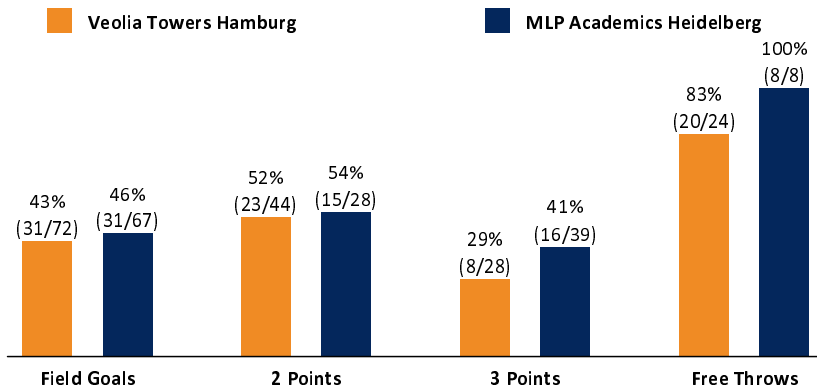

HDB - MLP Academics Heidelberg (Coach: VAN DER ZWEEP Hylke)

No.	Name	Min	PTS	2 Points	3 Points	Field Goals	Free Throws	OR	DR	TR	AS	ST	TO	BS	SB	PF	FD	EFF	+/-	
1	HERZOG Lukas	DNP																		
3	COLEMAN Tim	23:59	20	2/3 (67%)	4/10 (40%)	6/13 (46%)	4/4 (100%)	1	10	11	2	2	2			4	5	26	-2	
5	ELY Shyron	5:48	0										3					-3	-4	
*6	LASISI Elias	30:12	15	0/2 (0%)	5/7 (71%)	5/9 (56%)			4	4	1					2	2	16	2	
*8	UGRAI Maximilian	28:50	18	4/4 (100%)	2/4 (50%)	6/8 (75%)	4/4 (100%)		1	1			3			5	4	14	0	
*9	McVEIGH Jack	27:58	5	1/2 (50%)	1/7 (14%)	2/9 (22%)			3	3	2	2	2	1		2	1	4	-9	
*10	KESTELOOT Vincent	30:35	5	1/5 (20%)	1/2 (50%)	2/7 (29%)		1	3	4				1	2	3	2	5	3	
11	VARGAS Akeem	11:26	0								1					1		1	-7	
22	EDWARDSOON Felix	1:12	0													1		0	1	
*33	WASHINGTON Eric	29:08	20	7/11 (64%)	2/7 (29%)	9/18 (50%)		1	1	2	9	2	2		2	2	2	22	-1	
44	HUNDT Bennet	10:52	3	0/1 (0%)	1/2 (50%)	1/3 (33%)			1	1	2		1		1	2	1	3	-3	
Team / Coach								6	2	8							8			
Totals			200:00	86	15/28 (54%)	16/39 (41%)	31/67 (46%)	8/8 (100%)	9	25	34	17	6	13	2	5	22	17	96	-4

HAM	HDB
17 / 25 / 42	Rebounds OR/DR/TR
17	Assists
17	Fouls
22	Fouls Drawn
10	Turnovers
8	Steals
40	Points in the Paint
21	Second Chance Points
13	Fast Break Points
10 (80:70)	Biggest Lead
8-0 (58:52)	Biggest Scoring Run
	Lead Changes: 9
	Times Tied: 8

EASYCREDIT-BBL.DE

Alle offiziellen Statistiken der easyCredit BBL, Daten, Rekorde uvm. gibt es auf easyCredit-BBL.de! Und für unterwegs: die neue offizielle Liga-App, kostenfrei für iOS und Android.

MAGENTASPORT.DE

Keinen Korb mehr verpassen - Alle Spiele der easyCredit Basketball Bundesliga und des MagentaSport BBL Pokals live auf MagentaSport.de

LEGEND
Min Minutes Played   DR Defensive Rebounds   AS Assists   BS Blocked Shots   PF Fouls   +/- Plus-Minus-Rating
DNP Did Not Play   OR Offensive Rebounds   ST Steals   SB Shots Blocked   FD Fouls Drawn   * Starters
PTS Points   TR Total Rebounds   TO Turnovers   EFF Efficiency = ((PTS + TR + AS + ST + BS) - ((FGA - FGM) + (FTA - FTM) + TO))