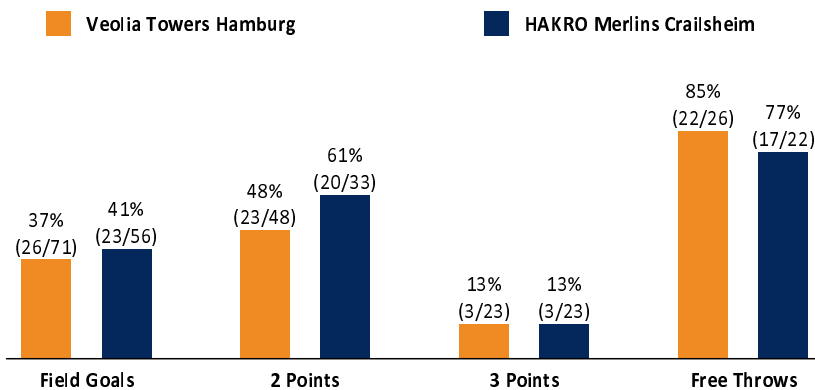

CRA - HAKRO Merlins Crailsheim (Coach: MARKOVIC Nikola)

No.	Name	Min	PTS	2 Points	3 Points	Field Goals	Free Throws	OR	DR	TR	AS	ST	TO	BS	SB	PF	FD	EFF	+/-	
0	MIKALASKAS Arunas	22:17	7	2/5 (40%)	0/2 (0%)	2/7 (29%)	3/5 (60%)	3	6	9		2	2			2	6	9	-15	
*1	LEWIS Jaren	10:55	0	0/1 (0%)		0/1 (0%)		1	4	5		1					2	5	-5	
*2	STEPHENS Myles	25:12	8	1/2 (50%)	2/2 (100%)	3/4 (75%)			7	7			1			2		13	-7	
*3	STUCKEY Maurice	21:50	10	2/3 (67%)	1/6 (17%)	3/9 (33%)	3/3 (100%)		1	1	1	1	1		1	4	1	6	4	
4	BAGGETTE Elias	2:56	0										1					-1	-2	
*5	MAXHUNI Edon	21:31	8	1/3 (33%)	0/5 (0%)	1/8 (13%)	6/6 (100%)		1	1	5	1	2			2	4	6	-7	
9	BLECK Fabian	21:44	2		0/2 (0%)	0/2 (0%)	2/2 (100%)		2	2			1	1		3	1	2	4	
10	BATEMON James	28:43	17	8/10 (80%)	0/3 (0%)	8/13 (62%)	1/4 (25%)		1	1	5	1	2			3	3	14	-9	
11	KINDZEKA Rene	5:00	0		0/1 (0%)	0/1 (0%)												-1	-8	
*15	RADOSAVLJEVIC Bogdan	24:52	6	2/3 (67%)	0/2 (0%)	2/5 (40%)	2/2 (100%)	2	3	5	1		3			5	2	6	-7	
33	MIDTGAARD Asbjorn	15:00	8	4/6 (67%)		4/6 (67%)			2	2						2		8	-3	
Team / Coach								2	2	4			3		2		1			
Totals			200:00	66	20/33 (61%)	3/23 (13%)	23/56 (41%)	17/22 (77%)	8	29	37	12	6	16	1	1	25	19	68	-11

HAM	CRA
17 / 26 / 43	8 / 29 / 37
17	12
19	25
23	19
11	16
5	6
34	34
18	4
7	4
13 (77:64)	6 (10:16)
12-0 (65:57)	11-0 (53:57)
Lead Changes: 11	
Times Tied: 10	

EASYCREDIT-BBL.DE

Alle offiziellen Statistiken der easyCredit BBL, Daten, Rekorde uvm. gibt es auf easyCredit-BBL.de! Und für unterwegs: die neue offizielle Liga-App, kostenfrei für iOS und Android.

MAGENTASPORT.DE

Keinen Korb mehr verpassen - Alle Spiele der easyCredit Basketball Bundesliga und des MagentaSport BBL Pokals live auf MagentaSport.de

LEGEND
Min Minutes Played   DR Defensive Rebounds   AS Assists   BS Blocked Shots   PF Fouls   +/- Plus-Minus-Rating
DNP Did Not Play   OR Offensive Rebounds   ST Steals   SB Shots Blocked   FD Fouls Drawn   * Starters
PTS Points   TR Total Rebounds   TO Turnovers   EFF Efficiency = ((PTS + TR + AS + ST + BS) - ((FGA - FGM) + (FTA - FTM) + TO))