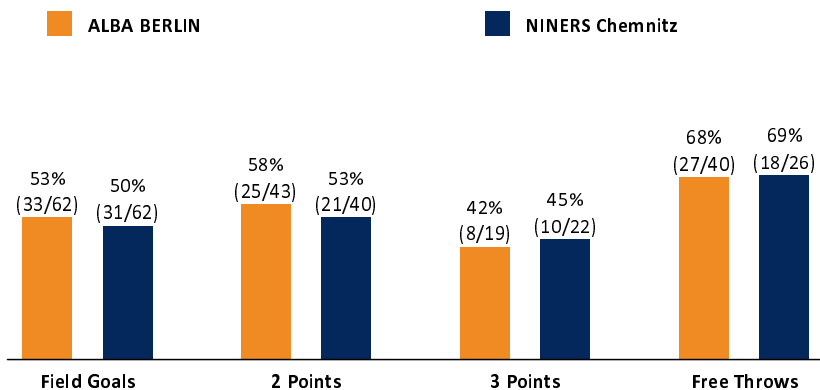

ALBA BERLIN

101 : 90

NINERS Chemnitz

Referee: STRAUBE Carsten
Umpires: KRAUSE Oliver / ARIK Tamer
Commissioner: GITZLER Jörg

Attendance: 9.887
Berlin, Mercedes-Benz Arena Berlin (14.500 Plätze), SO 31 DEZ 2023, 14:00, Game-ID: 33308

Scoreboard table showing Q1, Q2, Q3, Q4 scores for BER and CHE.

BER - ALBA BERLIN (Coach: GONZALEZ Israel)

Main player statistics table for ALBA BERLIN including columns for No., Name, Min, PTS, 2 Points, 3 Points, Field Goals, Free Throws, and various rebound and efficiency metrics.

CHE - NINERS Chemnitz (Coach: PASTORE Rodrigo)

Main player statistics table for NINERS Chemnitz including columns for No., Name, Min, PTS, 2 Points, 3 Points, Field Goals, Free Throws, and various rebound and efficiency metrics.

Summary table comparing ALBA BERLIN and NINERS Chemnitz on various team statistics such as Rebounds, Assists, Fouls, and Turnovers.

LEGEND
Min Minutes Played
DNP Did Not Play
PTS Points
DR Defensive Rebounds
OR Offensive Rebounds
TR Total Rebounds
AS Assists
ST Steals
TO Turnovers
BS Blocked Shots
SB Shots Blocked
PF Fouls
FD Fouls Drawn
EFF Efficiency = ((PTS + TR + AS + ST + BS) - ((FGA - FGM) + (FTA - FTM) + TO))
+/- Plus-Minus-Rating
* Starters