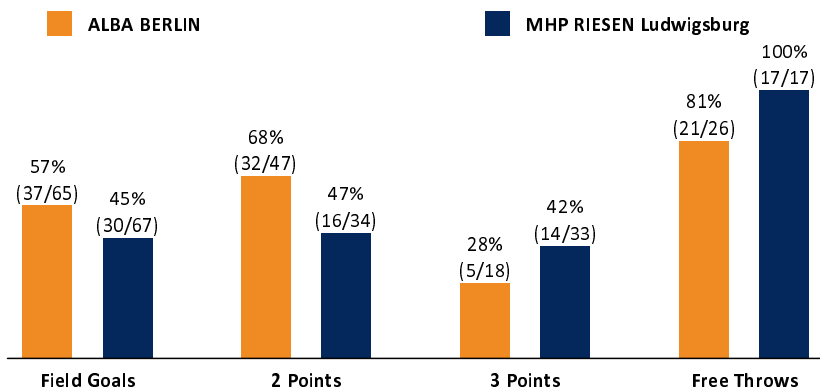

ALBA BERLIN

100 : 91 MHP RIESEN Ludwigsburg

Referee: LOTTERMOSER Robert
Umpires: ORUZGANI Zulfikar / SIROWI Dennis
Commissioner: JANZEN Sascha

Attendance: 7.446
Berlin, Uber Arena (14.500 Plätze), SO 7 APR 2024, 15:30, Game-ID: 33425

Scoreboard table showing quarter scores for BER and LUD.

BER - ALBA BERLIN (Coach: GONZALEZ Israel)

Main player statistics table for ALBA BERLIN including columns for No., Name, Min, PTS, 2 Points, 3 Points, Field Goals, Free Throws, OR, DR, TR, AS, ST, TO, BS, SB, PF, FD, EFF, +/-.

LUD - MHP RIESEN Ludwigsburg (Coach: KING Josh)

Main player statistics table for MHP RIESEN Ludwigsburg including columns for No., Name, Min, PTS, 2 Points, 3 Points, Field Goals, Free Throws, OR, DR, TR, AS, ST, TO, BS, SB, PF, FD, EFF, +/-.

Summary table comparing ALBA BERLIN and MHP RIESEN Ludwigsburg on various team statistics like Rebounds, Assists, Fouls, etc.

LEGEND
Min Minutes Played
DNP Did Not Play
PTS Points
DR Defensive Rebounds
OR Offensive Rebounds
TR Total Rebounds
AS Assists
ST Steals
TO Turnovers
BS Blocked Shots
SB Shots Blocked
PF Fouls
FD Fouls Drawn
+/- Plus-Minus-Rating
* Starters
EFF Efficiency = ((PTS + TR + AS + ST + BS) - ((FGA - FGM) + (FTA - FTM) + TO))