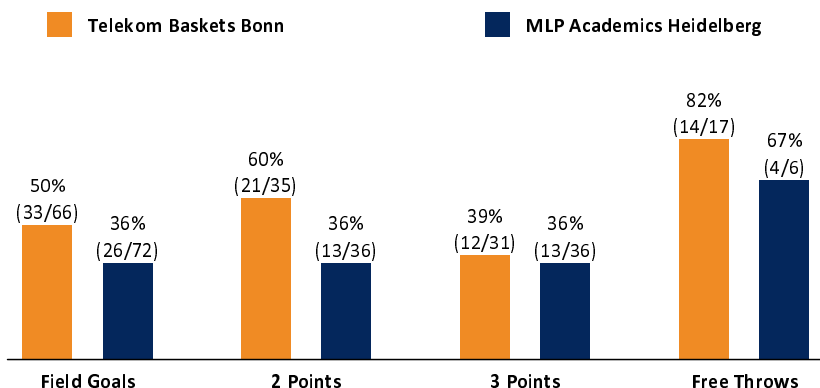

HDB - MLP Academics Heidelberg (Coach: IISALO Joonas)

No.	Name	Min	PTS	2 Points	3 Points	Field Goals	Free Throws	OR	DR	TR	AS	ST	TO	BS	SB	PF	FD	EFF	+/-	
0	COLEMAN Tim	22:03	10	2/6 (33%)	2/6 (33%)	4/12 (33%)		2	3	5	4		1	2		4	1	12	-11	
*1	WHALEY Isaiah	25:44	9	4/10 (40%)	0/4 (0%)	4/14 (29%)	1/2 (50%)	2	5	7	2	1		3		1	4	11	-13	
2	WÜRZNER Niklas	15:25	12	0/1 (0%)	4/6 (67%)	4/7 (57%)		1		1	2		1			1		11	0	
*6	LASISI Elias	25:08	7	2/3 (67%)	1/7 (14%)	3/10 (30%)		1	4	5	4		1		1		1	8	-14	
9	ZIPSER Paul	22:14	5	1/2 (50%)	1/2 (50%)	2/4 (50%)			3	3	1			1		4	1	8	-1	
*10	KESTELOOT Vincent	11:42	5	2/4 (50%)	0/1 (0%)	2/5 (40%)	1/2 (50%)				1					2	2	2	-15	
11	VARGAS Akeem	20:03	3	0/1 (0%)	1/3 (33%)	1/4 (25%)		1	1	2	2					4	1	4	2	
15	KEßEN Marcel	9:28	3		1/2 (50%)	1/2 (50%)			2	2			2					2	-5	
*30	CARROLL Jeffrey	25:14	4	1/6 (17%)	0/1 (0%)	1/7 (14%)	2/2 (100%)	3	1	4	1	2	2		1	1	5	3	-34	
*44	HUNDT Bennet	22:59	11	1/3 (33%)	3/4 (75%)	4/7 (57%)		1	1	2	2		4			2		8	-24	
Team / Coach								4	4	8							8			
Totals			200:00	69	13/36 (36%)	13/36 (36%)	26/72 (36%)	4/6 (67%)	15	24	39	19	3	11	6	2	19	15	77	-23

BON	HDB
11 / 32 / 43	15 / 24 / 39
22	Rebounds OR/DR/TR
15	Assists
19	Fouls
10	Fouls Drawn
8	Turnovers
40	Steals
8	Points in the Paint
15	Second Chance Points
28 (83:55)	Fast Break Points
12-0 (43:22)	Biggest Lead
	Biggest Scoring Run
	Lead Changes:
	Times Tied:

LEGEND
Min Minutes Played   DR Defensive Rebounds   AS Assists   BS Blocked Shots   PF Fouls   +/- Plus-Minus-Rating
DNP Did Not Play   OR Offensive Rebounds   ST Steals   SB Shots Blocked   FD Fouls Drawn   * Starters
PTS Points   TR Total Rebounds   TO Turnovers   EFF Efficiency = ((PTS + TR + AS + ST + BS) - ((FGA - FGM) + (FTA - FTM) + TO))