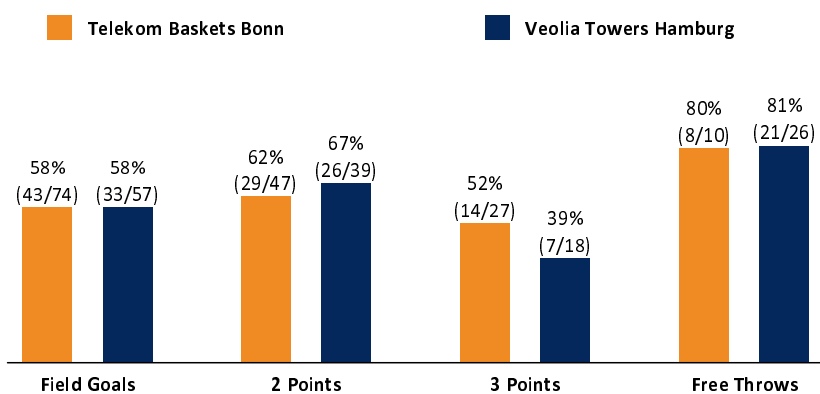

HAM - Veolia Towers Hamburg (Coach: BARLOSCHKY Benka)

No.	Name	Min	PTS	2 Points	3 Points	Field Goals	Free Throws	OR	DR	TR	AS	ST	TO	BS	SB	PF	FD	EFF	+/-	
1	KRAUSE Niklas	DNP																		
3	HUGHES Mark	16:09	6	2/3 (67%)	0/1 (0%)	2/4 (50%)	2/2 (100%)	1		1	2	2	1			1	1	8	2	
5	BRAUNER Nico	8:37	0		0/1 (0%)	0/1 (0%)			1	1	1					1		1	-1	
6	MÖLLER Leif	14:48	7	2/2 (100%)	1/3 (33%)	3/5 (60%)		1		1	1		2			1	1	5	-11	
7	MEISNER Lukas	27:06	10	1/4 (25%)	2/5 (40%)	3/9 (33%)	2/4 (50%)		1	1	3	2	1			1	4	7	5	
*10	DZIEWA Aleksander	19:25	5	2/3 (67%)		2/3 (67%)	1/2 (50%)		3	3	1		1	1		2	3	7	-20	
*11	CHRISTMAS William	28:05	22	6/9 (67%)	2/3 (67%)	8/12 (67%)	4/4 (100%)	1	2	3	5		2			4	2	24	-15	
*12	HINRICHS Seth	14:23	2	1/2 (50%)	0/1 (0%)	1/3 (33%)			2	2	1		2			1	1	1	-18	
*13	KING Vincent	32:57	23	5/7 (71%)	2/4 (50%)	7/11 (64%)	7/9 (78%)		1	1	1	1	4			2	5	16	-16	
18	WOHLFARTH-BOTTERMANN Jonas	19:06	12	6/6 (100%)		6/6 (100%)		3	4	7	2			1		1	3	22	5	
*42	DURHAM Aljami	19:24	7	1/3 (33%)		1/3 (33%)	5/5 (100%)		1	1	3	1	1			4	7	9	-1	
Team / Coach								4	1	5			1				4			
Totals			200:00	94	26/39 (67%)	7/18 (39%)	33/57 (58%)	21/26 (81%)	10	16	26	20	6	15	2		18	27	104	-14

BON	HAM
17 / 14 / 31	10 / 16 / 26
21	20
27	18
18	27
12	15
7	6
56	52
9	9
10	2
18 (73:55)	2 (0:2)
7-0 (65:52)	13-0 (42:42)
Lead Changes: 1	
Times Tied: 1	

LEGEND
Min Minutes Played   DR Defensive Rebounds   AS Assists   BS Blocked Shots   PF Fouls   +/- Plus-Minus-Rating
DNP Did Not Play   OR Offensive Rebounds   ST Steals   SB Shots Blocked   FD Fouls Drawn   * Starters
PTS Points   TR Total Rebounds   TO Turnovers   EFF Efficiency = ((PTS + TR + AS + ST + BS) - ((FGA - FGM) + (FTA - FTM) + TO))