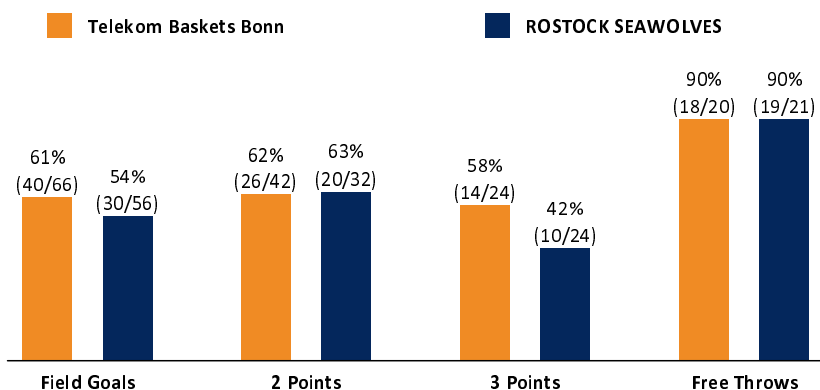

HRO - ROSTOCK SEAWOLVES (Coach: HELD Christian)

No.	Name	Min	PTS	2 Points	3 Points	Field Goals	Free Throws	OR	DR	TR	AS	ST	TO	BS	SB	PF	FD	EFF	+/-
*2	NELSON Tyler	32:17	22	3/3 (100%)	4/8 (50%)	7/11 (64%)	4/4 (100%)		1	1	3	2	4			2	6	20	-19
5	CARTER Chris	14:23	1		0/1 (0%)	0/1 (0%)	1/2 (50%)		3	3	1		1			4	1	2	-10
6	AIDENOJIE Darren	3:49	0		0/1 (0%)	0/1 (0%)										1		-1	-5
*8	MEDFORD Lester	30:16	12	1/4 (25%)	2/2 (100%)	3/6 (50%)	4/4 (100%)				8	2	2			3	3	17	-21
10	CLARK Wes	3:23	0	0/1 (0%)		0/1 (0%)							1					-2	-1
*13	LOCKETT Eric	31:54	9	3/5 (60%)		3/5 (60%)	3/3 (100%)	1	5	6	1	2	2			3	2	14	-19
15	AMAIZE Robin	15:33	5	1/2 (50%)	1/3 (33%)	2/5 (40%)			2	2	1		1	1		4	1	5	1
*18	GLOGER Till	11:45	7	3/4 (75%)		3/4 (75%)	1/1 (100%)	1	1	2							1	8	-21
19	THEIS Sid-Marlon	24:36	11	5/5 (100%)	0/4 (0%)	5/9 (56%)	1/1 (100%)		2	2			2			4	1	7	-3
*21	ALSTON JR. Derrick	32:04	22	4/8 (50%)	3/5 (60%)	7/13 (54%)	5/6 (83%)		4	4	3		3			2	5	19	-17
Team / Coach								1	1	2							2		
Totals		200:00	89	20/32 (63%)	10/24 (42%)	30/56 (54%)	19/21 (90%)	3	19	22	17	6	16	1		23	20	91	-23

BON	HRO
8 / 24 / 32	3 / 19 / 22
23	Rebounds OR/DR/TR
20	Assists
23	Fouls
11	Fouls Drawn
6	Turnovers
52	Steals
13	Points in the Paint
5	Second Chance Points
23 (112:89)	Fast Break Points
10-0 (10:0)	Biggest Lead
	Biggest Scoring Run
	Lead Changes: 0
	Times Tied: 0

LEGEND
Min Minutes Played   DR Defensive Rebounds   AS Assists   BS Blocked Shots   PF Fouls   +/- Plus-Minus-Rating
DNP Did Not Play   OR Offensive Rebounds   ST Steals   SB Shots Blocked   FD Fouls Drawn   * Starters
PTS Points   TR Total Rebounds   TO Turnovers   EFF Efficiency = ((PTS + TR + AS + ST + BS) - ((FGA - FGM) + (FTA - FTM) + TO))