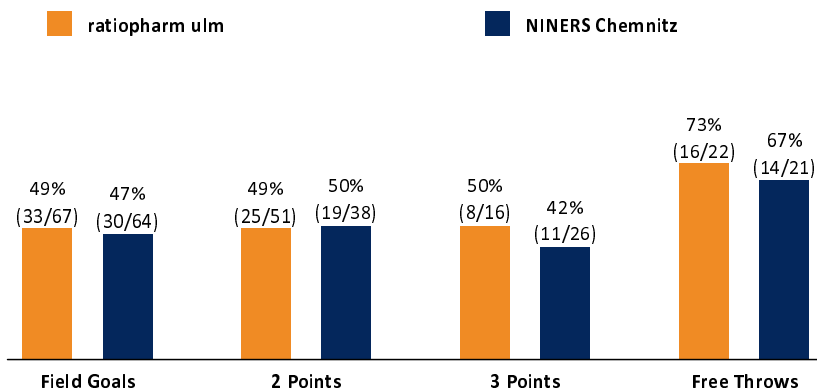

ratiopharm ulm

90 : 85

NINERS Chemnitz

Referee: MADINGER Christof
Umpires: STREIT Enrico / PAWLIK Alexandra
Commissioner: LAUPRECHT Claus-Arwed

Attendance: 6.000
Neu-Ulm, ratiopharm arena Ulm (6.000 Plätze), MI 27 SEP 2023, 20:00, Game-ID: 32767

Scoreboard table showing Q1, Q2, Q3, Q4 scores for ULM and CHE.

ULM - ratiopharm ulm (Coach: GAVEL Anton)

Main player statistics table for ULM, including columns for No., Name, Min, PTS, 2 Points, 3 Points, Field Goals, Free Throws, OR, DR, TR, AS, ST, TO, BS, SB, PF, FD, EFF, +/-.

CHE - NINERS Chemnitz (Coach: PASTORE Rodrigo)

Main player statistics table for CHE, including columns for No., Name, Min, PTS, 2 Points, 3 Points, Field Goals, Free Throws, OR, DR, TR, AS, ST, TO, BS, SB, PF, FD, EFF, +/-.

Summary table comparing ULM and CHE statistics: Rebounds OR/DR/TR, Assists, Fouls, Fouls Drawn, Turnovers, Steals, Points in the Paint, Second Chance Points, Fast Break Points, Biggest Lead, Biggest Scoring Run, Lead Changes, Times Tied.

LEGEND
Min Minutes Played, DR Defensive Rebounds, AS Assists, BS Blocked Shots, PF Fouls, +/- Plus-Minus-Rating
DNP Did Not Play, OR Offensive Rebounds, ST Steals, SB Shots Blocked, FD Fouls Drawn, * Starters
PTS Points, TR Total Rebounds, TO Turnovers, EFF Efficiency = ((PTS + TR + AS + ST + BS) - ((FGA - FGM) + (FTA - FTM) + TO))