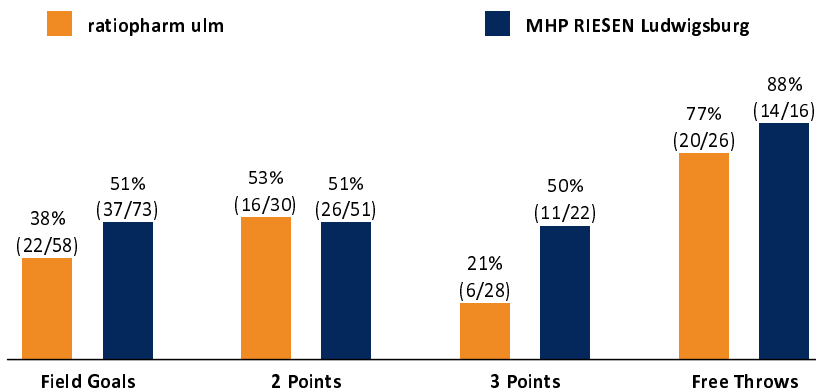

LUD - MHP RIESEN Ludwigsburg (Coach: KING Josh)

No.	Name	Min	PTS	2 Points	3 Points	Field Goals	Free Throws	OR	DR	TR	AS	ST	TO	BS	SB	PF	FD	EFF	+/-	
0	HAMMOND Deion	14:54	2	1/4 (25%)	0/1 (0%)	1/5 (20%)			1	1	1	1				1		1	1	
2	PATRICK Jacob	7:43	5	1/1 (100%)	1/1 (100%)	2/2 (100%)			2	2								7	-1	
*3	GRAVES Jayvon	21:49	13	3/6 (50%)	1/3 (33%)	4/9 (44%)	4/5 (80%)		1	1	4					2	3	12	22	
6	PATRICK Johannes	8:22	9	1/2 (50%)	2/2 (100%)	3/4 (75%)	1/2 (50%)	1		1	1					2	1	9	5	
*7	BUIE Desure	25:07	17	4/5 (80%)	3/5 (60%)	7/10 (70%)		1	1	2	2	2	3			2	2	17	17	
*8	LEWIS Jaren	24:57	10	5/9 (56%)	0/2 (0%)	5/11 (45%)		1	4	5	1	1	3		1	3	1	8	21	
10	CHILDS Elijah	18:36	10	4/6 (67%)		4/6 (67%)	2/2 (100%)	3	5	8	5		1	1		3	1	21	20	
11	MELSON Silas	28:52	20	4/5 (80%)	3/5 (60%)	7/10 (70%)	3/3 (100%)		4	4	1		3			2	6	19	30	
*13	POLAS BAROLO Yorman	26:26	8	1/8 (13%)	1/2 (50%)	2/10 (20%)	3/3 (100%)	2	7	9	2	3	2			2	5	12	21	
19	JUNG Aeneas	1:50	0													1		0	0	
21	PLETA Dominykas	1:50	0										1					-1	0	
*27	EDIGIN Eddy	19:34	5	2/5 (40%)	0/1 (0%)	2/6 (33%)	1/1 (100%)	3	2	5	1	2	1	1		1	2	9	9	
Team / Coach																			5	
Totals		200:00	99	26/51 (51%)	11/22 (50%)	37/73 (51%)	14/16 (88%)	15	28	43	18	9	14	2	1	19	21	119	29	

ULM	LUD
8 / 22 / 30	15 / 28 / 43
16	Assists
21	Fouls
19	Fouls Drawn
17	Turnovers
8	Steals
28	Points in the Paint
9	Second Chance Points
6	Fast Break Points
7 (16:9)	Biggest Lead
8-0 (8:2)	Biggest Scoring Run
	Lead Changes: 2
	Times Tied: 2

LEGEND
Min Minutes Played   DR Defensive Rebounds   AS Assists   BS Blocked Shots   PF Fouls   +/- Plus-Minus-Rating
DNP Did Not Play   OR Offensive Rebounds   ST Steals   SB Shots Blocked   FD Fouls Drawn   * Starters
PTS Points   TR Total Rebounds   TO Turnovers   EFF Efficiency = ((PTS + TR + AS + ST + BS) - ((FGA - FGM) + (FTA - FTM) + TO))