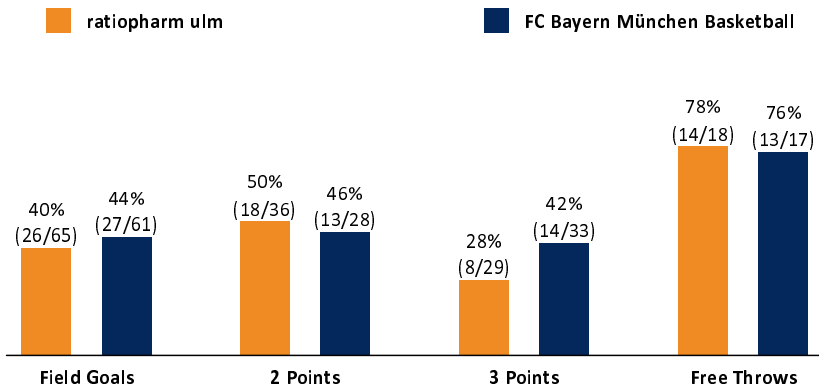

FCB - FC Bayern München Basketball (Coach: LASO Pablo)

No.	Name	Min	PTS	2 Points	3 Points	Field Goals	Free Throws	OR	DR	TR	AS	ST	TO	BS	SB	PF	FD	EFF	+/-	
0	WEILER-BABB Nick	19:41	15		3/6 (50%)	3/6 (50%)	6/7 (86%)		5	5	6		1			4	5	21	13	
*3	EDWARDS Carsen	26:30	17	1/1 (100%)	5/11 (45%)	6/12 (50%)			1	1	2	1	3				1	12	12	
5	WEIDEMANN Nelson	DNP																		
7	GIFFEY Niels	12:15	6	3/3 (100%)		3/3 (100%)			1	1						3		7	11	
9	BONGA Isaac	13:41	7	2/3 (67%)	1/2 (50%)	3/5 (60%)		1	2	3		1	2			2		7	1	
*10	BOLMARO Leandro	21:04	4	2/6 (33%)	0/2 (0%)	2/8 (25%)		1	2	3	3		1			3	6	3	-3	
*11	LUCIC Vladimir	28:53	9	1/2 (50%)	1/2 (50%)	2/4 (50%)	4/4 (100%)	2	2	4	2		2			2	2	11	0	
13	OBST Andreas	22:35	11		3/5 (60%)	3/5 (60%)	2/2 (100%)		3	3	1					1	3	13	-7	
*14	IBAKA Serge	22:10	9	4/9 (44%)	0/1 (0%)	4/10 (40%)	1/2 (50%)	2	5	7	1		1			4	1	9	2	
20	HARRIS Elias	6:16	0	0/2 (0%)		0/2 (0%)		1	1	2						1		0	1	
30	KHARCHENKOV Ivan	DNP																		
*31	BOOKER Devin	26:55	3	0/2 (0%)	1/4 (25%)	1/6 (17%)	0/2 (0%)	2	2	4		2	1	1		1	2	2	5	
Team / Coach								2	5	7						7				
Totals			200:00	81	13/28 (46%)	14/33 (42%)	27/61 (44%)	13/17 (76%)	11	29	40	15	4	11	1		21	20	92	7

ULM	FCB
12 / 24 / 36	11 / 29 / 40
16	15
20	21
20	20
8	11
6	4
34	20
13	11
8	6
4 (16:12)	18 (49:67)
10-0 (64:69)	11-0 (49:67)
	Lead Changes: 8
	Times Tied: 8

LEGEND
Min Minutes Played DR Defensive Rebounds AS Assists BS Blocked Shots PF Fouls +/- Plus-Minus-Rating
DNP Did Not Play OR Offensive Rebounds ST Steals SB Shots Blocked FD Fouls Drawn * Starters
PTS Points TR Total Rebounds TO Turnovers EFF Efficiency = ((PTS + TR + AS + ST + BS) - ((FGA - FGM) + (FTA - FTM) + TO))