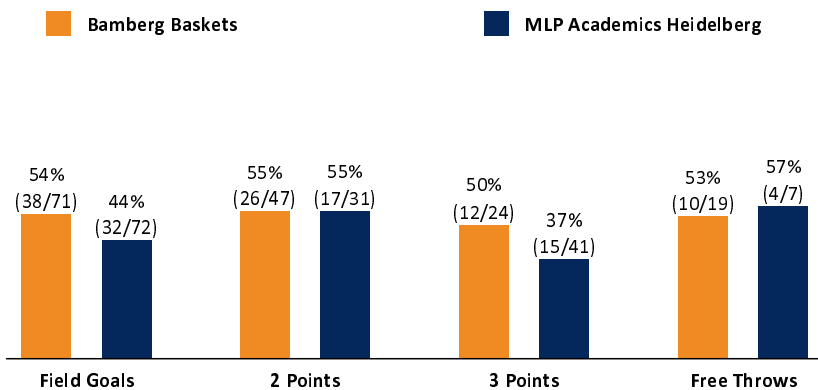

Bamberg Baskets

98 : 83 MLP Academics Heidelberg

Referee: MUTAPCIC Armin
Umpires: ARIK Tamer / BRENDEL Nicolas
Commissioner: LAUPRECHT Claus-Arwed

Attendance: 4.255
Bamberg, Brose Arena Bamberg (6.150 Plätze), DI 13 FEB 2024, 20:00, Game-ID: 33367

Scoreboard table showing Q1, Q2, Q3, Q4 scores for BAM and HDB.

BAM - Bamberg Baskets (Coach: WOLTMANN Arne)

Main player statistics table for Bamberg Baskets including columns for No., Name, Min, PTS, 2 Points, 3 Points, Field Goals, Free Throws, OR, DR, TR, AS, ST, TO, BS, SB, PF, FD, EFF, +/-.

HDB - MLP Academics Heidelberg (Coach: FREYER Ingo)

Main player statistics table for MLP Academics Heidelberg including columns for No., Name, Min, PTS, 2 Points, 3 Points, Field Goals, Free Throws, OR, DR, TR, AS, ST, TO, BS, SB, PF, FD, EFF, +/-.

Summary table comparing BAM and HDB across various categories like Rebounds, Assists, Fouls, etc.

LEGEND
Min Minutes Played
DNP Did Not Play
PTS Points
DR Defensive Rebounds
OR Offensive Rebounds
TR Total Rebounds
AS Assists
ST Steals
TO Turnovers
BS Blocked Shots
SB Shots Blocked
PF Fouls
FD Fouls Drawn
+/- Plus-Minus-Rating
* Starters
EFF Efficiency = ((PTS + TR + AS + ST + BS) - ((FGA - FGM) + (FTA - FTM) + TO))