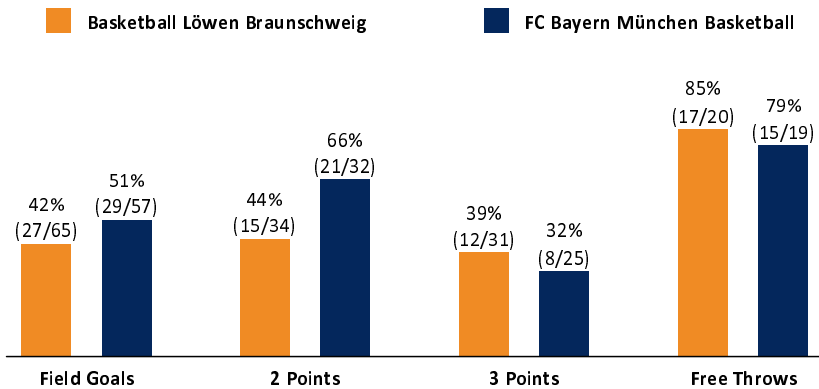

FCB - FC Bayern München Basketball (Coach: LASO Pablo)

No.	Name	Min	PTS	2 Points	3 Points	Field Goals	Free Throws	OR	DR	TR	AS	ST	TO	BS	SB	PF	FD	EFF	+/-	
0	WEILER-BABB Nick	18:57	8	1/1 (100%)	2/4 (50%)	3/5 (60%)			2	2	5	1	1	1		2		14	-5	
*1	FRANCISCO Sylvain	18:04	9	3/4 (75%)	1/3 (33%)	4/7 (57%)			2	2	3		1			1	2	10	-15	
5	WEIDEMANN Nelson	4:02	2	0/1 (0%)	0/1 (0%)	0/2 (0%)	2/2 (100%)					1			1		1	1	3	
*7	GIFFEY Niels	21:24	0	0/2 (0%)		0/2 (0%)			2	2	1	1	1			2	1	1	-5	
8	RADONCIC Dino	4:57	0						2	2						2		2	4	
9	BONGA Isaac	22:04	11	3/4 (75%)	1/4 (25%)	4/8 (50%)	2/2 (100%)		3	3		1		1		1	3	12	4	
10	BOLMARO Leandro	22:58	11	3/5 (60%)	0/3 (0%)	3/8 (38%)	5/6 (83%)		2	2	5			1		2	4	13	12	
*13	OBST Andreas	31:13	10	2/3 (67%)	2/6 (33%)	4/9 (44%)		1	1	2	1	2	1			2		9	-1	
*17	WIMBERG Niklas	16:21	8	1/1 (100%)	2/4 (50%)	3/5 (60%)			1	1			1	3		1		9	-5	
20	HARRIS Elias	15:04	9	2/4 (50%)		2/4 (50%)	5/5 (100%)		2	2	2		1		1	2	3	10	-5	
*22	BRANKOVIC Danko	11:19	7	3/3 (100%)		3/3 (100%)	1/2 (50%)		2	2		1	2	1			2	8	-3	
33	GILLESPIE Freddie	13:37	6	3/4 (75%)		3/4 (75%)	0/2 (0%)	1	4	5			1			1	2	7	6	
Team / Coach								3	1	4			2				2			
Totals			200:00	81	21/32 (66%)	8/25 (32%)	29/57 (51%)	15/19 (79%)	5	24	29	17	7	11	7	2	16	18	98	-2

BRA	FCB
14 / 23 / 37	Rebounds OR/DR/TR
16	Assists
19	Fouls
16	Fouls Drawn
9	Turnovers
7	Steals
20	Points in the Paint
14	Second Chance Points
7	Fast Break Points
10 (37:27)	Biggest Lead
8-0 (30:22)	Biggest Scoring Run
	Lead Changes: 5
	Times Tied: 2

LEGEND
Min Minutes Played   DR Defensive Rebounds   AS Assists   BS Blocked Shots   PF Fouls   +/- Plus-Minus-Rating
DNP Did Not Play   OR Offensive Rebounds   ST Steals   SB Shots Blocked   FD Fouls Drawn   * Starters
PTS Points   TR Total Rebounds   TO Turnovers   EFF Efficiency = ((PTS + TR + AS + ST + BS) - ((FGA - FGM) + (FTA - FTM) + TO))