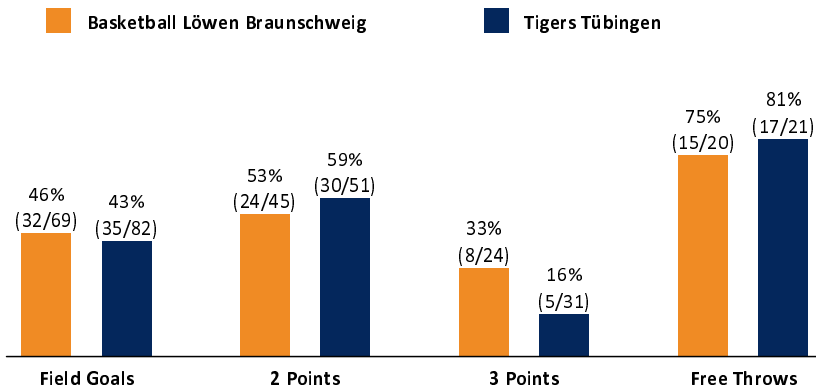

TUB - Tigers Tübingen (Coach: JANSSON Danny)

No.	Name	Min	PTS	2 Points	3 Points	Field Goals	Free Throws	OR	DR	TR	AS	ST	TO	BS	SB	PF	FD	EFF	+/-	
2	DARKO-KELLY Zaccheus	11:37	0		0/3 (0%)	0/3 (0%)			1	1			4			3		-6	-11	
*3	BOEHEIM Jimmy	34:24	19	6/13 (46%)	1/4 (25%)	7/17 (41%)	4/6 (67%)	6	1	7	4	2	2		2	3	3	18	1	
*5	AKOBUNDU-EHIOGU Kaodirichi	19:35	8	4/4 (100%)	0/1 (0%)	4/5 (80%)		4	3	7			1	1		3		14	10	
9	HELMANIS Kriss	19:55	8	4/4 (100%)		4/4 (100%)		2	3	5		2		1		3	1	16	3	
10	OTTO Gianni	4:53	2	1/3 (33%)	0/1 (0%)	1/4 (25%)			1	1	2						1	2	7	
*11	ERSEK Erol	25:10	9	2/3 (67%)	0/3 (0%)	2/6 (33%)	5/5 (100%)				5	4	1		1	4	4	13	3	
*17	SERIC Mateo	33:23	15	5/8 (63%)	1/4 (25%)	6/12 (50%)	2/4 (50%)	3	5	8	3	3	1			1	2	20	9	
23	MASTERS Javon	12:18	2	1/3 (33%)	0/1 (0%)	1/4 (25%)			2	2			2				1	-1	-9	
26	JÖNKE Till-Joscha	17:26	0	0/2 (0%)	0/1 (0%)	0/3 (0%)		2	3	5					1	1	1	2	-1	
31	KEPPELER Daniel	13:26	0	0/1 (0%)		0/1 (0%)			2	2								1	4	
*56	JACKSON Jhivvan	32:53	29	7/10 (70%)	3/13 (23%)	10/23 (43%)	6/6 (100%)	1	5	6	3	3	4		1	4	6	24	9	
Team / Coach								1	2	3							3			
Totals			225:00	92	30/51 (59%)	5/31 (16%)	35/82 (43%)	17/21 (81%)	19	28	47	17	14	15	2	5	22	19	106	5

BRA	TUB
9 / 29 / 38	Rebounds OR/DR/TR
19	Assists
19	Fouls
22	Fouls Drawn
21	Turnovers
6	Steals
36	Points in the Paint
12	Second Chance Points
6	Fast Break Points
5 (50:45)	Biggest Lead
8-0 (69:64)	Biggest Scoring Run
	Lead Changes: 16
	Times Tied: 12

LEGEND
Min Minutes Played   DR Defensive Rebounds   AS Assists   BS Blocked Shots   PF Fouls   +/- Plus-Minus-Rating
DNP Did Not Play   OR Offensive Rebounds   ST Steals   SB Shots Blocked   FD Fouls Drawn   * Starters
PTS Points   TR Total Rebounds   TO Turnovers   EFF Efficiency = ((PTS + TR + AS + ST + BS) - ((FGA - FGM) + (FTA - FTM) + TO))