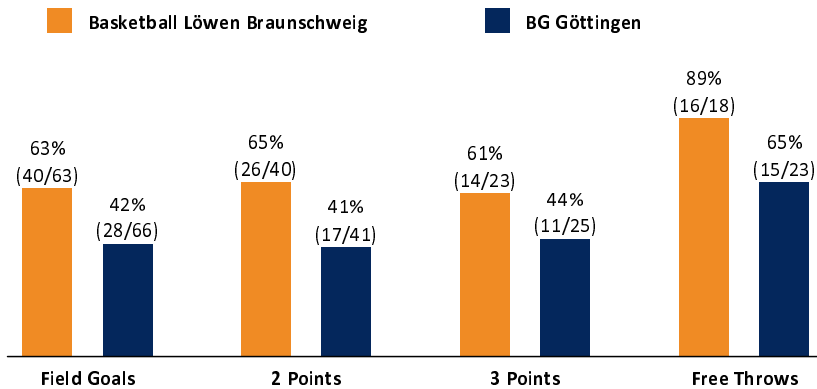

GOT - BG Göttingen (Coach: FOUCART Olivier)

No.	Name	Min	PTS	2 Points	3 Points	Field Goals	Free Throws	OR	DR	TR	AS	ST	TO	BS	SB	PF	FD	EFF	+/-
1	ENSMINGER Zachary	28:29	5	0/3 (0%)	0/3 (0%)	0/6 (0%)	5/8 (63%)	1	3	4	7		2			2	7	5	-25
*2	GIBSON Umoja	26:55	26	4/7 (57%)	5/9 (56%)	9/16 (56%)	3/3 (100%)	1		1	4	1	2		1	1	4	23	-16
3	RICH Osaro Jürgen	14:57	6	1/3 (33%)	1/1 (100%)	2/4 (50%)	1/1 (100%)	1		1	4				1	2	2	9	-8
8	HEMSCHEMEIER Peter	1:05	0															0	-2
11	ANTICEVICH Grant	20:29	9	3/5 (60%)	1/3 (33%)	4/8 (50%)	0/1 (0%)	2		2		1				2	1	7	-22
*13	HUME Bodie	30:29	22	6/12 (50%)	2/3 (67%)	8/15 (53%)	4/7 (57%)	4	3	7			2	1	1	1	5	18	-15
14	HARTWICH Philipp	12:33	2	1/3 (33%)		1/3 (33%)		1	2	3				1		3		4	-11
15	WÜLLNER Max	DNP																	
*17	MÖNNINGHOFF Mathis	22:33	0						2	2								2	-9
*21	ZUGIC Fedor	22:38	3	0/4 (0%)	1/4 (25%)	1/8 (13%)							4		1	3		-8	-21
*25	SILINS Karlis	19:52	9	2/4 (50%)	1/2 (50%)	3/6 (50%)	2/3 (67%)	1	2	3	2		1			5	2	9	-11
Team / Coach								2	4	6			1					5	
Totals		200:00	82	17/41 (41%)	11/25 (44%)	28/66 (42%)	15/23 (65%)	13	16	29	17	2	12	2	4	19	21	74	-28

BRA	GOT
6 / 29 / 35	Rebounds OR/DR/TR 13 / 16 / 29
25	Assists 17
21	Fouls 19
19	Fouls Drawn 21
8	Turnovers 12
6	Steals 2
34	Points in the Paint 30
9	Second Chance Points 10
18	Fast Break Points
28 (110:82)	Biggest Lead 1 (2:3)
7-0 (12:5)	Biggest Scoring Run 8-0 (12:13)
	Lead Changes: 4
	Times Tied: 1

LEGEND

Min Minutes Played   **DR** Defensive Rebounds   **AS** Assists   **BS** Blocked Shots   **PF** Fouls   **+/-** Plus-Minus-Rating
DNP Did Not Play   **OR** Offensive Rebounds   **ST** Steals   **SB** Shots Blocked   **FD** Fouls Drawn   ***** Starters
PTS Points   **TR** Total Rebounds   **TO** Turnovers   **EFF** Efficiency = ((PTS + TR + AS + ST + BS) - ((FGA - FGM) + (FTA - FTM) + TO))