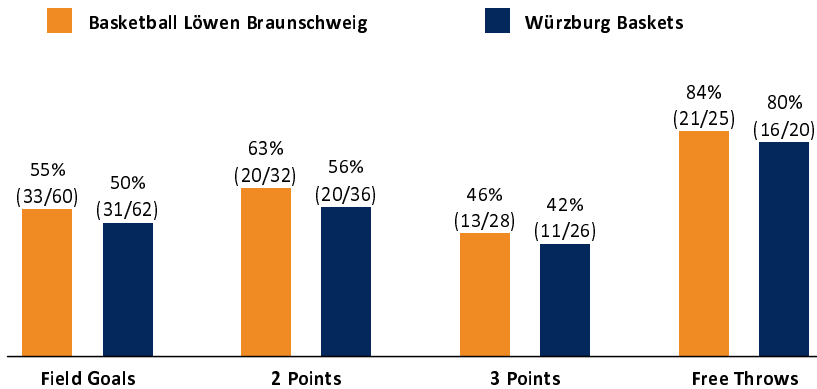

WUE - Würzburg Baskets (Coach: FILIPOVSKI Sasa)

No.	Name	Min	PTS	2 Points	3 Points	Field Goals	Free Throws	OR	DR	TR	AS	ST	TO	BS	SB	PF	FD	EFF	+/-
*0	LIVINGSTON II Otis	31:57	29	7/15 (47%)	4/8 (50%)	11/23 (48%)	3/4 (75%)	1	3	4	3	2	2		1		5	23	-8
*1	SELJAAS Zachary	31:04	12	3/3 (100%)	2/5 (40%)	5/8 (63%)			1	1	2	2		1		3	2	15	-9
*5	KLASSEN Owen	20:55	4	1/3 (33%)		1/3 (33%)	2/3 (67%)	1	2	3		1	1			4	4	4	-15
6	UGRAI Maximilian	19:02	14	4/4 (100%)		4/4 (100%)	6/8 (75%)	1	4	5		1				4	5	16	4
10	PERRY Darius	28:23	8	1/2 (50%)	2/4 (50%)	3/6 (50%)			1	1	2	1			1	3	2	9	1
*11	WASHINGTON Isaiah	22:36	11	1/6 (17%)	2/6 (33%)	3/12 (25%)	3/3 (100%)		3	3	1		2		1	3	2	4	-11
12	NDI Elijah	DNP																	
*20	BESS Javon	30:09	9	2/2 (100%)	1/2 (50%)	3/4 (75%)	2/2 (100%)		2	2	2	1				2	2	13	-11
34	HOFFMANN Felix	6:58	2	1/1 (100%)		1/1 (100%)		2	2	4	1							7	-4
40	WELP Collin	8:56	0		0/1 (0%)	0/1 (0%)			1	1		1	1			2		0	-2
Team / Coach								1	1	1			1					0	
Totals		200:00	89	20/36 (56%)	11/26 (42%)	31/62 (50%)	16/20 (80%)	6	19	25	11	8	8	1	3	21	22	91	-11

BRA	Rebounds OR/DR/TR	WUE
9 / 27 / 36		6 / 19 / 25
23	Assists	11
22	Fouls	21
21	Fouls Drawn	22
11	Turnovers	8
2	Steals	8
32	Points in the Paint	36
9	Second Chance Points	8
15	Fast Break Points	14
18 (62:44)	Biggest Lead	1 (6:7)
9-0 (55:40)	Biggest Scoring Run	8-0 (83:75)
	Lead Changes:	2
	Times Tied:	3

LEGEND

Min Minutes Played   **DR** Defensive Rebounds   **AS** Assists   **BS** Blocked Shots   **PF** Fouls   **+/-** Plus-Minus-Rating
DNP Did Not Play   **OR** Offensive Rebounds   **ST** Steals   **SB** Shots Blocked   **FD** Fouls Drawn   ***** Starters
PTS Points   **TR** Total Rebounds   **TO** Turnovers   **EFF** Efficiency = ((PTS + TR + AS + ST + BS) - ((FGA - FGM) + (FTA - FTM) + TO))