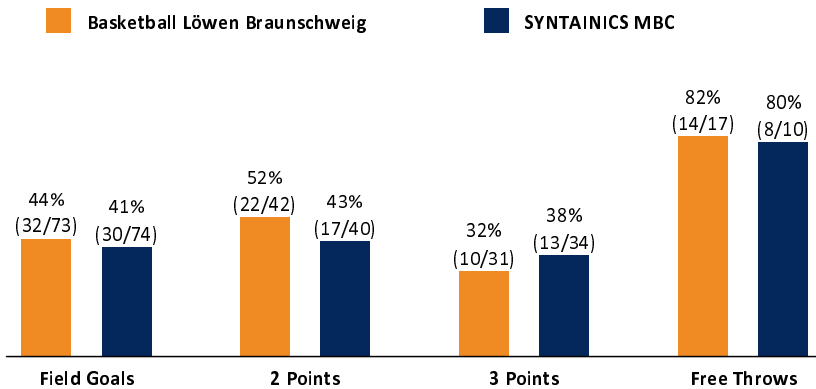

MBC - SYNTAINICS MBC (Coach: KRUNIC Predrag)

No.	Name	Min	PTS	2 Points	3 Points	Field Goals	Free Throws	OR	DR	TR	AS	ST	TO	BS	SB	PF	FD	EFF	+/-	
2	MARTINEZ Tim	DNP																		
3	WENZL Nico	DNP																		
5	HECK Moritz	DNP																		
*13	DUNN Jhonathan	31:24	19	3/5 (60%)	4/9 (44%)	7/14 (50%)	1/2 (50%)	1	2	3	2	3	1			3	2	18	-1	
*15	JELKS Stephon	27:39	4	2/2 (100%)	0/3 (0%)	2/5 (40%)		1	5	6	2					3	1	9	-5	
*22	STOVE Johnathan	37:06	24	4/10 (40%)	4/6 (67%)	8/16 (50%)	4/4 (100%)	2	6	8	3	2	5			5	6	24	-1	
*23	CALLISON Charles	38:08	15	3/10 (30%)	3/9 (33%)	6/19 (32%)		1	2	3	4	2	4			2	2	7	-5	
30	EDWARDS Vince	24:36	5	1/4 (25%)	1/5 (20%)	2/9 (22%)		2	3	5			1	1	1	2	3	3	-12	
*54	BRYANT John	30:39	14	4/7 (57%)	1/1 (100%)	5/8 (63%)	3/4 (75%)	4	7	11	2	1	3		1	3	4	21	-3	
55	HOUNNOU Ralph	10:28	0	0/2 (0%)	0/1 (0%)	0/3 (0%)			1	1					1	1		-2	-8	
Team / Coach								1	1	2							2			
Totals			200:00	81	17/40 (43%)	13/34 (38%)	30/74 (41%)	8/10 (80%)	12	27	39	13	8	14	1	3	19	18	82	-7

BRA	MBC
13 / 33 / 46	Rebounds OR/DR/TR 12 / 27 / 39
22	Assists 13
18	Fouls 19
19	Fouls Drawn 18
15	Turnovers 14
7	Steals 8
36	Points in the Paint 30
15	Second Chance Points 12
20	Fast Break Points 8
8 (87:79)	Biggest Lead 19 (36:55)
7-0 (7:0)	Biggest Scoring Run 13-0 (34:45)
	Lead Changes: 10
	Times Tied: 4

LEGEND

Min Minutes Played   **DR** Defensive Rebounds   **AS** Assists   **BS** Blocked Shots   **PF** Fouls   **+/-** Plus-Minus-Rating
DNP Did Not Play   **OR** Offensive Rebounds   **ST** Steals   **SB** Shots Blocked   **FD** Fouls Drawn   ***** Starters
PTS Points   **TR** Total Rebounds   **TO** Turnovers   **EFF** Efficiency = ((PTS + TR + AS + ST + BS) - ((FGA - FGM) + (FTA - FTM) + TO))