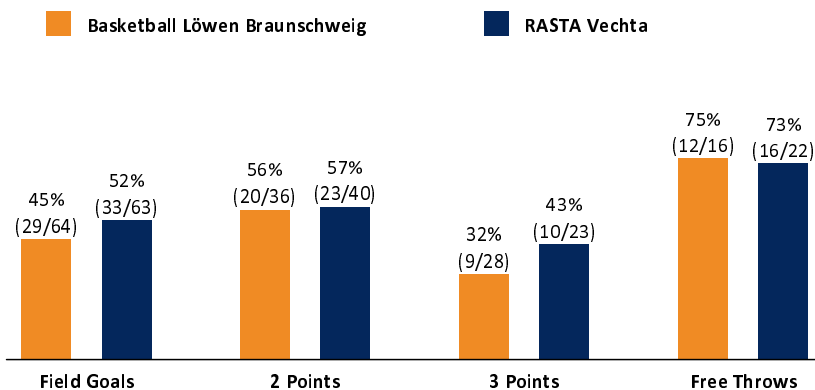

VEC - RASTA Vechta (Coach: HARRELSON Ty)

No.	Name	Min	PTS	2 Points	3 Points	Field Goals	Free Throws	OR	DR	TR	AS	ST	TO	BS	SB	PF	FD	EFF	+/-	
3	BAYRAM Kaya	DNP																		
8	DIALLO Nat	DNP																		
11	TRETTIN Linus	DNP																		
*12	KUHSE Tommy	30:44	16	4/8 (50%)	1/8 (13%)	5/16 (31%)	5/6 (83%)	1	2	3	6	5	5			1	4	13	6	
15	SCHWIEGER Ryan	21:38	8	3/4 (75%)		3/4 (75%)	2/2 (100%)		2	2	3	1	2		1	2	3	11	18	
*17	GRÜNLOH Johann	19:54	7	3/5 (60%)		3/5 (60%)	1/1 (100%)	4	5	9			1		1	2	2	13	-3	
*21	AMINU Joel	25:27	14	1/1 (100%)	4/6 (67%)	5/7 (71%)					1	2	2	1		1		14	8	
22	GROVES Tanner	29:08	14	6/8 (75%)		6/8 (75%)	2/4 (50%)	2	4	6	1	1	3	2		1	3	17	15	
*25	IWUNDU Wes	22:58	12	2/4 (50%)	2/2 (100%)	4/6 (67%)	2/3 (67%)	1	2	3	2	2	3			3	3	13	-10	
*30	FLANIGAN Chip	17:58	9	0/3 (0%)	2/4 (50%)	2/7 (29%)	3/4 (75%)	1	4	5	2	1	1		2	2	2	10	5	
31	REAVES Spencer	12:07	3	0/2 (0%)	1/3 (33%)	1/5 (20%)					1	1	1		1	3		-1	10	
34	ARIRIGUZOH Richmond	20:06	9	4/5 (80%)		4/5 (80%)	1/2 (50%)	3	4	7	3	1	1			4	2	17	16	
Team / Coach								1	2	3							3			
Totals			200:00	92	23/40 (57%)	10/23 (43%)	33/63 (52%)	16/22 (73%)	13	25	38	19	13	19	3	5	19	19	110	13

BRA	VEC
9 / 21 / 30	13 / 25 / 38
18	19
19	19
19	19
19	19
10	13
32	42
9	19
4	5
5 (5:0)	23 (59:82)
9-0 (68:82)	13-0 (59:82)
	Lead Changes: 9
	Times Tied: 2

LEGEND

Min Minutes Played   DR Defensive Rebounds   AS Assists   BS Blocked Shots   PF Fouls   +/- Plus-Minus-Rating
DNP Did Not Play   OR Offensive Rebounds   ST Steals   SB Shots Blocked   FD Fouls Drawn   * Starters
PTS Points   TR Total Rebounds   TO Turnovers   EFF Efficiency = ((PTS + TR + AS + ST + BS) - ((FGA - FGM) + (FTA - FTM) + TO))