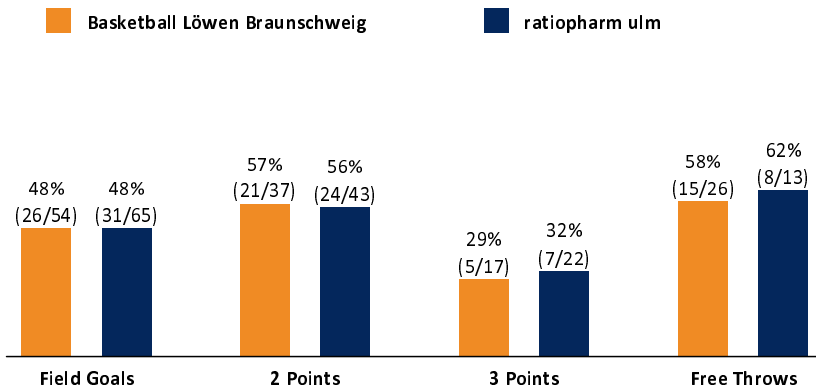

ULM - ratiopharm ulm (Coach: GAVEL Anton)

No.	Name	Min	PTS	2 Points	3 Points	Field Goals	Free Throws	OR	DR	TR	AS	ST	TO	BS	SB	PF	FD	EFF	+/-	
1	DADIET Pacome	18:37	7		2/2 (100%)	2/2 (100%)	1/2 (50%)	1	4	5	2		1	1		2	3	13	-2	
7	JENSEN Tobias Brahe	3:35	0	0/1 (0%)		0/1 (0%)			1	1	2					1		2	1	
8	CHRISTEN Robin	14:55	7	1/1 (100%)	1/2 (50%)	2/3 (67%)	2/3 (67%)	2		2		1				1	3	8	0	
10	JESSUP Justinian	21:04	2	1/4 (25%)	0/2 (0%)	1/6 (17%)		1		1	1	1	2			1	1	-2	4	
13	BRETZEL Nicolas	11:02	6	3/4 (75%)		3/4 (75%)	0/1 (0%)	3	1	4		1	3			3	3	6	0	
*17	NUNEZ Juan	21:13	6	3/4 (75%)	0/3 (0%)	3/7 (43%)	0/2 (0%)		1	1	5	2	4			2	3	4	5	
*22	KLEPEISZ Thomas	20:49	2		0/2 (0%)	0/2 (0%)	2/2 (100%)		1	1	3	1				4	3	5	4	
*30	FIGUEROA L.J.	25:05	14	4/6 (67%)	2/5 (40%)	6/11 (55%)						2		1		2		12	5	
32	DE PAULA Georginho	14:55	10	2/5 (40%)	1/3 (33%)	3/8 (38%)	3/3 (100%)	1		1	1		3			3	3	4	-1	
*35	JALLOW Karim	19:47	9	3/6 (50%)	1/2 (50%)	4/8 (50%)			4	4	1	1	1			2		10	4	
*50	WILLIAMS Trevion	28:58	14	7/12 (58%)	0/1 (0%)	7/13 (54%)		2	9	11	2	2	4	1	3	3	1	20	5	
Team / Coach								1	4	5							5			
Totals			200:00	77	24/43 (56%)	7/22 (32%)	31/65 (48%)	8/13 (62%)	11	25	36	17	11	18	3	3	24	20	87	5

BRA	Rebounds OR/DR/TR	ULM
8 / 25 / 33	Rebounds OR/DR/TR	11 / 25 / 36
22	Assists	17
20	Fouls	24
24	Fouls Drawn	20
21	Turnovers	18
6	Steals	11
40	Points in the Paint	46
6	Second Chance Points	14
9	Fast Break Points	12
7 (15:8)	Biggest Lead	16 (36:52)
20-0 (63:59)	Biggest Scoring Run	8-0 (63:67)
	Lead Changes:	4
	Times Tied:	2

LEGEND
Min Minutes Played   DR Defensive Rebounds   AS Assists   BS Blocked Shots   PF Fouls   +/- Plus-Minus-Rating
DNP Did Not Play   OR Offensive Rebounds   ST Steals   SB Shots Blocked   FD Fouls Drawn   * Starters
PTS Points   TR Total Rebounds   TO Turnovers   EFF Efficiency = ((PTS + TR + AS + ST + BS) - ((FGA - FGM) + (FTA - FTM) + TO))