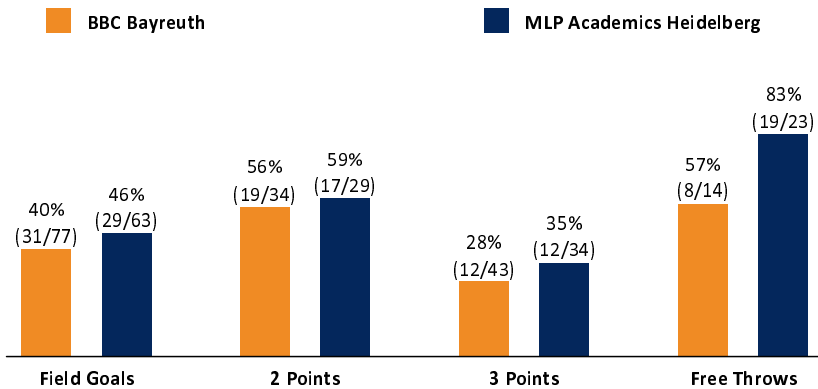

HDB - MLP Academics Heidelberg (Coach: IISALO Joonas)

No.	Name	Min	PTS	2 Points	3 Points	Field Goals	Free Throws	OR	DR	TR	AS	ST	TO	BS	SB	PF	FD	EFF	+/-
*1	WHALEY Isaiah	26:35	13	5/5 (100%)	0/2 (0%)	5/7 (71%)	3/4 (75%)		8	8			1	2		3	2	19	11
2	WÜRZNER Niklas	10:16	0	0/1 (0%)	0/1 (0%)	0/2 (0%)			3	3	2					1		3	-6
*6	LASISI Elias	26:20	11	0/1 (0%)	3/7 (43%)	3/8 (38%)	2/2 (100%)	3	3	6	2	1				1	1	15	4
*9	ZIPSER Paul	19:53	9	1/3 (33%)	2/2 (100%)	3/5 (60%)	1/2 (50%)	2	1	3	1		1			2	4	9	-4
10	KESTELOOT Vincent	21:01	13	4/8 (50%)	1/1 (100%)	5/9 (56%)	2/2 (100%)	2	2	2	2	2	1		2	1	2	14	11
11	VARGAS Akeem	15:22	9		3/6 (50%)	3/6 (50%)					1					3	2	7	7
15	KEßEN Marcel	12:38	12	4/5 (80%)	0/1 (0%)	4/6 (67%)	4/4 (100%)	1	2	3			1			1	3	12	-4
*30	CARROLL Jeffrey	28:02	19	3/4 (75%)	2/8 (25%)	5/12 (42%)	7/9 (78%)		7	7		2	2			2	6	17	9
*32	McGUIRL Mike	20:48	0	0/2 (0%)	0/3 (0%)	0/5 (0%)		2	1	3	8		3			4		3	11
44	HUNDT Bennet	19:05	3		1/3 (33%)	1/3 (33%)			1	1	10		3			1	2	9	-4
Team / Coach								2		2									2
Totals		200:00	89	17/29 (59%)	12/34 (35%)	29/63 (46%)	19/23 (83%)	10	28	38	26	5	12	2	2	19	22	110	7

BAY	HDB
16 / 25 / 41	Rebounds OR/DR/TR 10 / 28 / 38
19	Assists 26
22	Fouls 19
19	Fouls Drawn 22
10	Turnovers 12
5	Steals 5
26	Points in the Paint 32
16	Second Chance Points 8
5	Fast Break Points 10
5 (49:44)	Biggest Lead 12 (71:83)
8-0 (79:83)	Biggest Scoring Run 8-0 (22:28)
	Lead Changes: 17
	Times Tied: 8

LEGEND

Min Minutes Played   DR Defensive Rebounds   AS Assists   BS Blocked Shots   PF Fouls   +/- Plus-Minus-Rating
DNP Did Not Play   OR Offensive Rebounds   ST Steals   SB Shots Blocked   FD Fouls Drawn   * Starters
PTS Points   TR Total Rebounds   TO Turnovers   EFF Efficiency = ((PTS + TR + AS + ST + BS) - ((FGA - FGM) + (FTA - FTM) + TO))