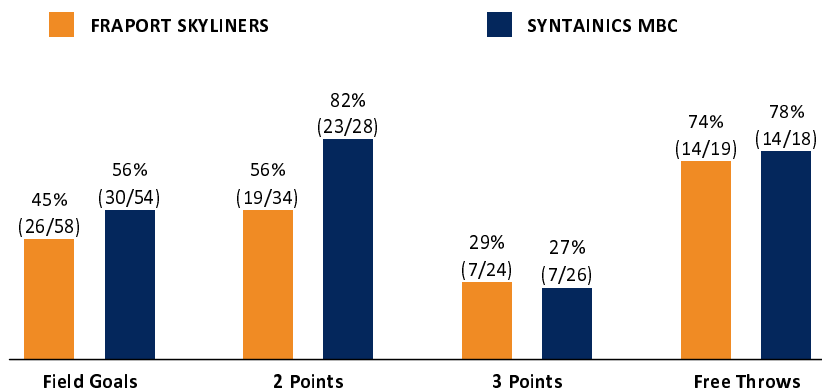

MBC - SYNTAINICS MBC (Coach: KRUNIC Predrag)

No.	Name	Min	PTS	2 Points	3 Points	Field Goals	Free Throws	OR	DR	TR	AS	ST	TO	BS	SB	PF	FD	EFF	+/-	
*4	BIRCEVIC Stefan	14:31	4	1/1 (100%)	0/1 (0%)	1/2 (50%)	2/2 (100%)	1	2	3	2					3	1	8	5	
*8	BREUNIG Martin	27:51	16	5/6 (83%)	0/1 (0%)	5/7 (71%)	6/7 (86%)	3	3	6	2	1	1	1		2	5	22	5	
11	MUSHIDI Kostja	22:36	2	1/1 (100%)	0/4 (0%)	1/5 (20%)			2	2	2	1	2			3		1	10	
*13	RAMEY Courtney	11:49	0	0/1 (0%)	0/2 (0%)	0/3 (0%)			1	1	1					1		-1	-4	
15	JELKS Stephon	22:52	15	3/3 (100%)	3/6 (50%)	6/9 (67%)			3	3	1	1	2			2	2	15	6	
*20	BALDWIN Diante	29:08	17	7/9 (78%)	1/1 (100%)	8/10 (80%)			2	2	4	2	5			2		18	6	
22	STOVE Johnathan	27:44	13	3/4 (75%)	2/4 (50%)	5/8 (63%)	1/3 (33%)	1	4	5	5	3	1			3	5	16	7	
*25	NDOW Chris-Ebou	31:01	13	3/3 (100%)	1/6 (17%)	4/9 (44%)	4/4 (100%)		2	2	2	2	2			3	2	12	3	
54	BRYANT John	9:38	1				1/2 (50%)		3	3			1			1	2	2	2	
55	HOUNNOU Ralph	2:50	0		0/1 (0%)	0/1 (0%)												-1	0	
Team / Coach								2	2	4			1		1		3			
Totals			200:00	81	23/28 (82%)	7/26 (27%)	30/54 (56%)	14/18 (78%)	7	24	31	19	7	17	2		21	17	95	8

FRS	MBC
10 / 17 / 27	7 / 24 / 31
16	Rebounds OR/DR/TR
17	Assists
20	Fouls
18	Fouls Drawn
9	Turnovers
32	Steals
5	Points in the Paint
15	Second Chance Points
7 (26:19)	Fast Break Points
9-0 (67:73)	Biggest Lead
	Biggest Scoring Run
	Lead Changes: 2
	Times Tied: 3

EASycREDIT-BBL.DE

Alle offiziellen Statistiken der easyCredit BBL, Daten, Rekorde uvm.!

EASycREDIT BBL-APPS

News, Stats, Tabelle, Spielplan und vieles mehr, immer dabei! Kostenfrei für iOS und Android

TELEKOMBASKETBALL.DE

Keinen Korb mehr verpassen - Alle Spiele der easyCredit BBL LIVE und in HD! Erleben sie jetzt das größte Basketball-Angebot Deutschlands zuhause und mobil! www.telekombasketball.de

LEGEND

Min Minutes Played   DR Defensive Rebounds   AS Assists   BS Blocked Shots   PF Fouls   +/- Plus-Minus-Rating
DNP Did Not Play   OR Offensive Rebounds   ST Steals   SB Shots Blocked   FD Fouls Drawn   * Starters
PTS Points   TR Total Rebounds   TO Turnovers   EFF Efficiency = ((PTS + TR + AS + ST + BS) - ((FGA - FGM) + (FTA - FTM) + TO))