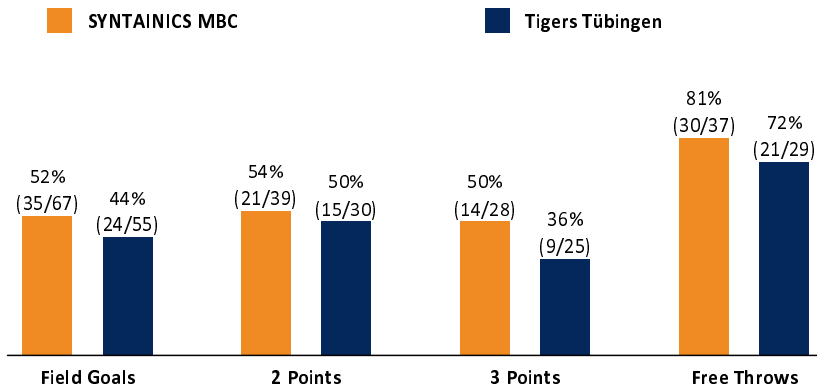

TUB - Tigers Tübingen (Coach: JANSSON Danny)

No.	Name	Min	PTS	2 Points	3 Points	Field Goals	Free Throws	OR	DR	TR	AS	ST	TO	BS	SB	PF	FD	EFF	+/-
2	DARKO-KELLY Zaccheus	21:48	6	0/1 (0%)	2/5 (40%)	2/6 (33%)			1	1			1			2		2	-23
*3	BOEHEIM Jimmy	32:16	11	3/6 (50%)	0/1 (0%)	3/7 (43%)	5/8 (63%)	1	4	5	1					1	7	10	-29
*7	LANMÜLLER Timo	14:57	0	0/1 (0%)	0/2 (0%)	0/3 (0%)			1	1		4				1	0	-12	
9	HELMANIS Kriss	9:54	4	2/2 (100%)	0/1 (0%)	2/3 (67%)		1	1	2			2	1		2	4	-9	
10	OTTO Gianni	12:20	4	2/3 (67%)		2/3 (67%)			1	1	2		1			3	1	5	-8
*11	ERSEK Erol	24:08	3	0/1 (0%)	1/6 (17%)	1/7 (14%)			1	1	1		1			4		-2	-29
13	PHILIPPS Christoph	11:14	2		0/1 (0%)	0/1 (0%)	2/4 (50%)		1	1	2	1				3	3	3	-10
*17	SERIC Mateo	22:39	16	3/7 (43%)	2/3 (67%)	5/10 (50%)	4/4 (100%)		2	2		1	3			4	3	11	-13
23	MASTERS Javon	10:10	0	0/1 (0%)		0/1 (0%)	0/2 (0%)		1	1	3	1	2			3	1	0	-7
26	JÖNKE Till-Joscha	14:41	9	2/3 (67%)	1/1 (100%)	3/4 (75%)	2/2 (100%)				4	2	6			1	1	8	-12
*56	JACKSON Jhivvan	25:53	23	3/5 (60%)	3/5 (60%)	6/10 (60%)	8/9 (89%)	2	1	3	4	2	6			4	8	21	-28
Team / Coach								1	4	5							5		
Totals		200:00	78	15/30 (50%)	9/25 (36%)	24/55 (44%)	21/29 (72%)	5	18	23	13	9	18	1		28	24	67	-36