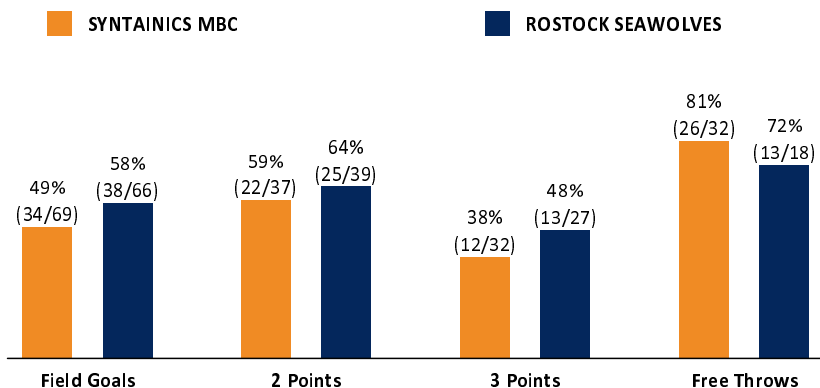

SYNTAINICS MBC 106 : 102 ROSTOCK SEAWOLVES

Referee: REITER Moritz
Umpires: KATTUR Radeesh / SIROWI Dennis
Commissioner: GITZLER Jörg

Attendance: 2.500
 Weißenfels, Stadthalle Weißenfels (3.000 Plätze), SA 2 MRZ 2024, 18:30, Game-ID: 33373

HRO - ROSTOCK SEAWOLVES (Coach: HELD Christian)

No.	Name	Min	PTS	2 Points	3 Points	Field Goals	Free Throws	OR	DR	TR	AS	ST	TO	BS	SB	PF	FD	EFF	+/-
*2	NELSON Tyler	23:46	15	0/1 (0%)	4/6 (67%)	4/7 (57%)	3/3 (100%)		2	2	3	3	1		1	1	2	19	-9
5	CARTER Chris	17:06	3	0/1 (0%)	1/1 (100%)	1/2 (50%)			1	1	2	1	1			3		5	2
*8	MEDFORD Lester	22:54	9	2/3 (67%)	1/3 (33%)	3/6 (50%)	2/2 (100%)		3	3	3	1	1			5	1	12	-6
*11	GOODWIN Chevez	27:33	20	9/9 (100%)		9/9 (100%)	2/6 (33%)	5	4	9	1	1				4	4	25	0
*13	LOCKETT Eric	27:22	5	1/5 (20%)	1/2 (50%)	2/7 (29%)		2	1	3	2		2		2	3	3	3	-15
15	AMAIZE Robin	13:17	6	0/1 (0%)	2/4 (50%)	2/5 (40%)			2	2	2				1	4	1	7	8
18	GLOGER Till	12:27	4	2/3 (67%)		2/3 (67%)			1	1						2	1	4	-4
19	THEIS Sid-Marlon	DNP																	
20	BRADLEY Matt	21:50	13	3/4 (75%)	2/4 (50%)	5/8 (63%)	1/1 (100%)		2	2	4					2	1	16	3
*21	ALSTON JR. Derrick	33:45	27	8/12 (67%)	2/7 (29%)	10/19 (53%)	5/6 (83%)		1	1	2	2	3			3	5	19	1
22	DREWS Oshane	DNP																	
Team / Coach								1	3	4							4		
Totals			200:00	102	25/39 (64%)	13/27 (48%)	38/66 (58%)	13/18 (72%)	8	20	28	19	7	9	4	27	18	114	-4