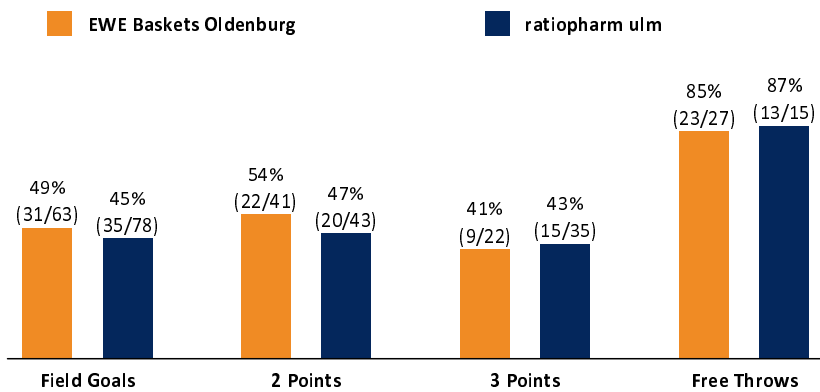

ULM - ratiopharm ulm (Coach: GAVEL Anton)

No.	Name	Min	PTS	2 Points	3 Points	Field Goals	Free Throws	OR	DR	TR	AS	ST	TO	BS	SB	PF	FD	EFF	+/-	
1	DADIET Pacome	9:16	8		2/4 (50%)	2/4 (50%)	2/2 (100%)	1	1	2	1	1	1			4	2	9	-9	
7	JENSEN Tobias Brahe	DNP																		
13	BRETZEL Nicolas	13:00	4	2/2 (100%)		2/2 (100%)		1	2	3				1		2	1	8	-12	
14	HERKENHOFF Philipp	DNP																		
*17	NUNEZ Juan	31:33	6	3/8 (38%)	0/3 (0%)	3/11 (27%)		2	7	9	11	1	2			1	1	17	17	
*22	KLEPEISZ Thomas	33:47	14	0/1 (0%)	4/13 (31%)	4/14 (29%)	2/2 (100%)	2	3	5	3	2	2	1		3	3	13	9	
*30	FIGUEROA L.J.	37:42	13	1/4 (25%)	2/3 (67%)	3/7 (43%)	5/6 (83%)	2	3	5	6	3	1		1	5	3	21	10	
31	MATHIAS Dakota	28:12	25	7/12 (58%)	3/6 (50%)	10/18 (56%)	2/3 (67%)	1	2	3		1	3			1	1	17	-7	
32	DE PAULA Georginho	20:12	7	2/2 (100%)	1/3 (33%)	3/5 (60%)			1	1	5	1					5	12	-4	
*35	JALLOW Karim	19:18	11	0/2 (0%)	3/3 (100%)	3/5 (60%)	2/2 (100%)	2		2	1		2			4	1	10	0	
*50	WILLIAMS Trevion	32:00	10	5/12 (42%)		5/12 (42%)		2	4	6	4	2	3		1	4	2	12	16	
Team / Coach								1	3	4			1				3			
Totals			225:00	98	20/43 (47%)	15/35 (43%)	35/78 (45%)	13/15 (87%)	14	26	40	31	11	15	2	2	24	19	122	4

OLD	ULM
7 / 28 / 35	Rebounds OR/DR/TR 14 / 26 / 40
20	Assists 31
20	Fouls 24
24	Fouls Drawn 19
17	Turnovers 15
7	Steals 11
40	Points in the Paint 30
10	Second Chance Points 11
6	Fast Break Points 17
6 (81:75)	Biggest Lead 14 (9:23)
8-0 (35:37)	Biggest Scoring Run 11-0 (9:23)
	Lead Changes: 5
	Times Tied: 7

LEGEND
Min Minutes Played   DR Defensive Rebounds   AS Assists   BS Blocked Shots   PF Fouls   +/- Plus-Minus-Rating
DNP Did Not Play   OR Offensive Rebounds   ST Steals   SB Shots Blocked   FD Fouls Drawn   * Starters
PTS Points   TR Total Rebounds   TO Turnovers   EFF Efficiency = ((PTS + TR + AS + ST + BS) - ((FGA - FGM) + (FTA - FTM) + TO))