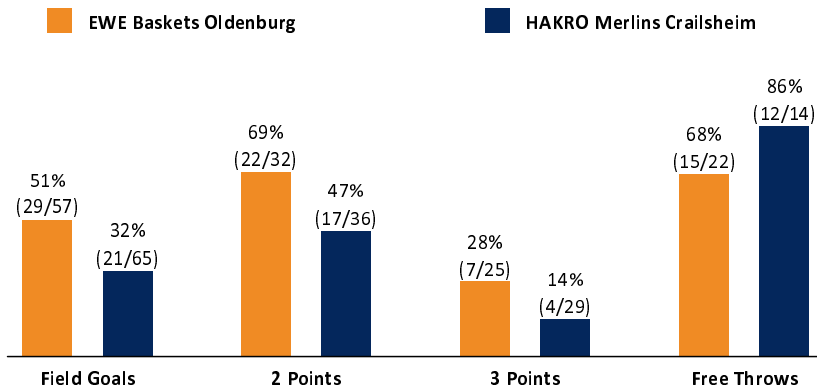

EWE Baskets Oldenburg **80 : 58** HAKRO Merlins Crailsheim

Referee: STRAUBE Carsten
 Umpires: SIROWI Dennis / REY Danjana
 Commissioner: HOLSTEN Ingo

Attendance: 6.200

Oldenburg, EWE Arena Oldenburg (6.200 Plätze), MI 14 FEB 2024, 20:00, Game-ID: 33368

OLD	CRA
8 / 29 / 37	14 / 24 / 38
20	Assists
18	Fouls
23	Fouls Drawn
22	Turnovers
15	Steals
38	Points in the Paint
10	Second Chance Points
9	Fast Break Points
37 (77:40)	Biggest Lead
9-0 (20:13)	Biggest Scoring Run
	Lead Changes: 6
	Times Tied: 4