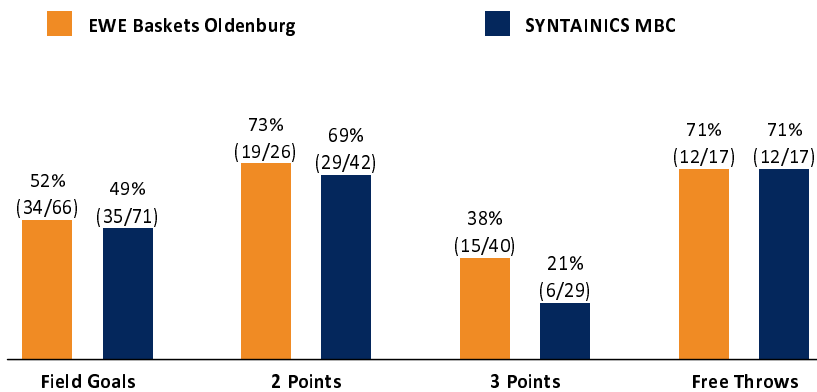

EWE Baskets Oldenburg 95 : 88

SYNTAINICS MBC

Referee: MATIP Martin
Umpires: KRÜPER Moritz / KATTUR Radeesh
Commissioner: HOLSTEN Ingo

Attendance: 6.200
Oldenburg, EWE Arena Oldenburg (6.200 Plätze), SA 6 APR 2024, 18:30, Game-ID: 33419

Scoreboard table showing Q1, Q2, Q3, Q4 scores for OLD and MBC.

OLD - EWE Baskets Oldenburg (Coach: BORCHERS Franjo)

Main player statistics table for OLD team, including columns for No., Name, Min, PTS, 2 Points, 3 Points, Field Goals, Free Throws, and various rebound and efficiency metrics.

MBC - SYNTAINICS MBC (Coach: KRUNIC Predrag)

Main player statistics table for MBC team, including columns for No., Name, Min, PTS, 2 Points, 3 Points, Field Goals, Free Throws, and various rebound and efficiency metrics.

Summary table comparing OLD and MBC on various metrics such as Rebounds, Assists, Fouls, Turnovers, Steals, Points in the Paint, etc.

LEGEND
Min Minutes Played
DNP Did Not Play
PTS Points
DR Defensive Rebounds
OR Offensive Rebounds
TR Total Rebounds
AS Assists
ST Steals
TO Turnovers
BS Blocked Shots
SB Shots Blocked
EFF Efficiency = ((PTS + TR + AS + ST + BS) - ((FGA - FGM) + (FTA - FTM) + TO))
PF Fouls
FD Fouls Drawn
+/- Plus-Minus-Rating
* Starters