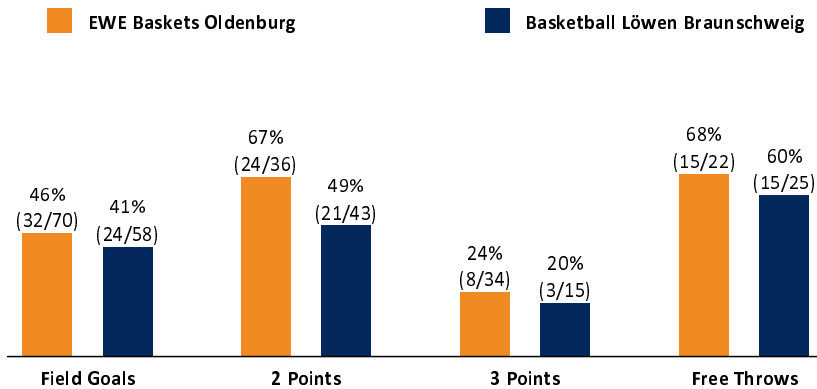

EWE Baskets Oldenburg **87 : 66**

Basketball Löwen Braunschweig

Referee: MADINGER Christof
 Umpires: SIROWI Dennis / KRAUSE Tim
 Commissioner: HOLSTEN Ingo

Attendance: 6.200
 Oldenburg, EWE Arena Oldenburg (6.200 Plätze), SA 20 APR 2024, 20:00, Game-ID: 33438

OLD	BRA
14 / 30 / 44	8 / 22 / 30
22	18
24	20
20	24
12	17
9	7
44	38
17	4
14	13
27 (87:60)	7 (12:19)
7-0 (40:33)	7-0 (2:7)
Lead Changes: 4	
Times Tied: 5	

LEGEND
 Min Minutes Played DR Defensive Rebounds AS Assists BS Blocked Shots PF Fouls +/- Plus-Minus-Rating
 DNP Did Not Play OR Offensive Rebounds ST Steals SB Shots Blocked FD Fouls Drawn * Starters
 PTS Points TR Total Rebounds TO Turnovers EFF Efficiency = ((PTS + TR + AS + ST + BS) - ((FGA - FGM) + (FTA - FTM) + TO))