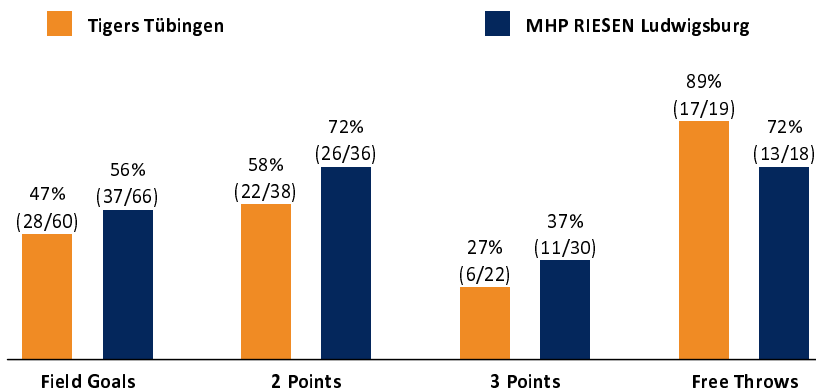

Tigers Tübingen

79 : 98 MHP RIESEN Ludwigsburg

Referee: BITTNER Steve
Umpires: KRÜPER Moritz / LODER Benedikt
Commissioner: KINDERVATER Max

Attendance: 3.132
Tübingen, Paul-Horn-Arena Tübingen (3.132 Plätze), FR 22 MRZ 2024, 18:30, Game-ID: 33399

Summary table comparing TUB and LUD on various metrics like Rebounds, Assists, Fouls, Turnovers, Steals, Points in the Paint, Second Chance Points, Fast Break Points, Biggest Lead, Biggest Scoring Run, Lead Changes, and Times Tied.