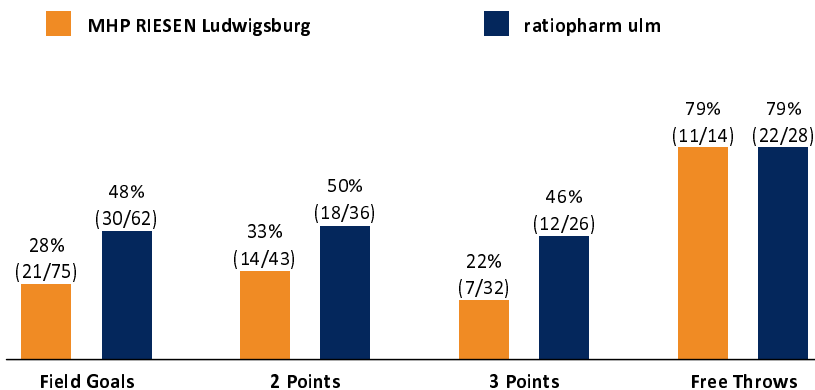

MHP RIESEN Ludwigsburg 60 : 94

ratiopharm ulm

Referee: STRAUBE Carsten
Umpires: MADINGER Christof / PANTHER Anne
Commissioner: WEICHERT Horst

Attendance: 4.000
Ludwigsburg, MHPArena Ludwigsburg (4.129 Plätze), SO 31 MRZ 2024, 17:00, Game-ID: 33411

Scoreboard table showing Q1, Q2, Q3, Q4 scores for LUD and ULM.

LUD - MHP RIESEN Ludwigsburg (Coach: KING Josh)

Main player statistics table for LUD, including columns for No., Name, Min, PTS, 2 Points, 3 Points, Field Goals, Free Throws, and various rebound and steal metrics.

ULM - ratiopharm ulm (Coach: GAVEL Anton)

Main player statistics table for ULM, including columns for No., Name, Min, PTS, 2 Points, 3 Points, Field Goals, Free Throws, and various rebound and steal metrics.

Summary table comparing LUD and ULM across various categories like Rebounds, Assists, Fouls, Turnovers, Steals, Points in the Paint, etc.

LEGEND
Min Minutes Played
DNP Did Not Play
PTS Points
DR Defensive Rebounds
OR Offensive Rebounds
TR Total Rebounds
AS Assists
ST Steals
TO Turnovers
BS Blocked Shots
SB Shots Blocked
PF Fouls
FD Fouls Drawn
+/- Plus-Minus-Rating
* Starters
EFF Efficiency = ((PTS + TR + AS + ST + BS) - ((FGA - FGM) + (FTA - FTM) + TO))