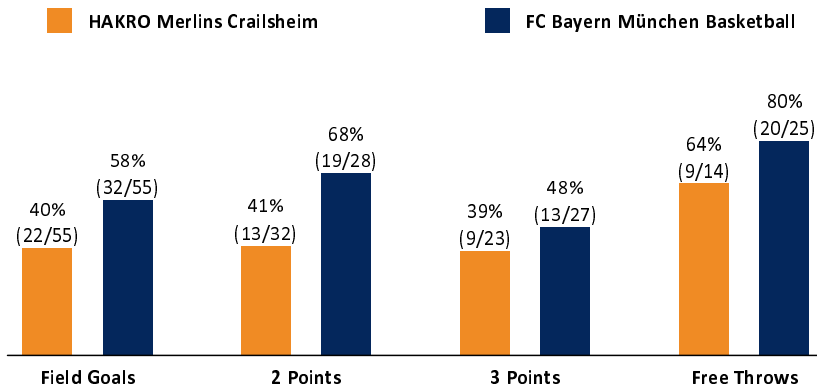

FCB - FC Bayern München Basketball (Coach: LASO Pablo)

No.	Name	Min	PTS	2 Points	3 Points	Field Goals	Free Throws	OR	DR	TR	AS	ST	TO	BS	SB	PF	FD	EFF	+/-	
1	FRANCISCO Sylvain	23:29	16	4/5 (80%)	2/5 (40%)	6/10 (60%)	2/3 (67%)		1	1	5	1	2			1	3	16	24	
3	EDWARDS Carsen	16:33	13	1/1 (100%)	1/6 (17%)	2/7 (29%)	8/10 (80%)		5	5	1	1	1			1	6	12	10	
5	WEIDEMANN Nelson	13:47	7	2/2 (100%)	1/2 (50%)	3/4 (75%)			2	2	1	1	1			3		9	18	
8	RADONCIC Dino	17:40	5	1/2 (50%)		1/2 (50%)	3/3 (100%)	1	8	9						2	2	13	16	
*9	BONGA Isaac	7:42	5	1/1 (100%)	1/1 (100%)	2/2 (100%)					1	1	2			3	1	5	3	
*10	BOLMARO Leandro	18:29	11	1/2 (50%)	3/4 (75%)	4/6 (67%)			1	1						3	2	10	15	
*13	OBST Andreas	20:59	12		4/5 (80%)	4/5 (80%)			3	3	3		1				2	16	17	
*17	WIMBERG Niklas	16:35	3	0/2 (0%)	1/1 (100%)	1/3 (33%)		1	3	4	2		1			2		6	12	
*20	HARRIS Elias	15:45	4	2/3 (67%)	0/1 (0%)	2/4 (50%)			3	3	4		2			2		7	16	
22	BRANKOVIC Danko	19:18	16	6/8 (75%)	0/1 (0%)	6/9 (67%)	4/4 (100%)	3	1	4		2	1	1		1	3	19	21	
30	KHARCHENKOV Ivan	19:10	5	1/2 (50%)	0/1 (0%)	1/3 (33%)	3/5 (60%)	1		1	1	1					3	4	18	
33	GILLESPIE Freddie	10:33	0						2	2		1		1		1		4	5	
Team / Coach								1	2	3			2				1			
Totals			200:00	97	19/28 (68%)	13/27 (48%)	32/55 (58%)	20/25 (80%)	7	31	38	18	8	13	2		19	22	122	35

CRA	Rebounds OR/DR/TR	FCB
4 / 19 / 23	Assists	7 / 31 / 38
13	Fouls	18
23	Fouls Drawn	19
19	Turnovers	22
15	Steals	13
5		8
24	Points in the Paint	38
5	Second Chance Points	11
4	Fast Break Points	6
2 (2:0)	Biggest Lead	35 (62:97)
7-0 (29:40)	Biggest Scoring Run	11-0 (2:11)
	Lead Changes:	1
	Times Tied:	0

LEGEND
Min Minutes Played   DR Defensive Rebounds   AS Assists   BS Blocked Shots   PF Fouls   +/- Plus-Minus-Rating
DNP Did Not Play   OR Offensive Rebounds   ST Steals   SB Shots Blocked   FD Fouls Drawn   * Starters
PTS Points   TR Total Rebounds   TO Turnovers   EFF Efficiency = ((PTS + TR + AS + ST + BS) - ((FGA - FGM) + (FTA - FTM) + TO))