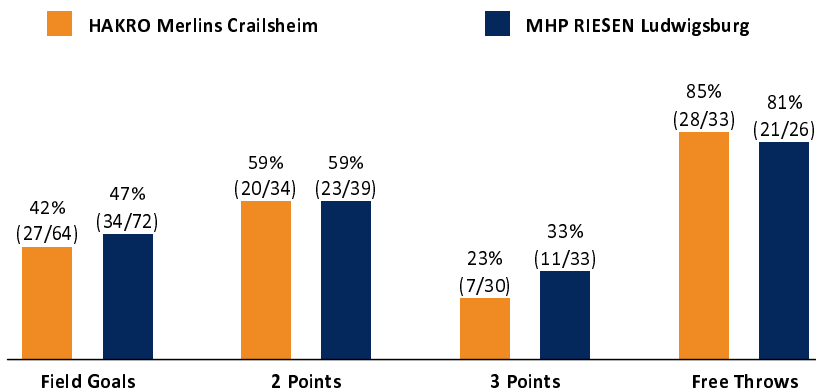

LUD - MHP RIESEN Ludwigsburg (Coach: KING Josh)

No.	Name	Min	PTS	2 Points	3 Points	Field Goals	Free Throws	OR	DR	TR	AS	ST	TO	BS	SB	PF	FD	EFF	+/-	
*1	BÄHRE Jonathan	12:20	5	1/1 (100%)	0/1 (0%)	1/2 (50%)	3/4 (75%)		4	4	2					4	3	9	2	
2	PATRICK Jacob	8:57	0		0/3 (0%)	0/3 (0%)										1		-3	1	
*3	GRAVES Jayvon	32:40	23	6/9 (67%)	1/5 (20%)	7/14 (50%)	8/10 (80%)	2	3	5	4	2	4			2	7	21	7	
5	ROBERSON Jeff	18:40	10	2/3 (67%)	2/5 (40%)	4/8 (50%)		1	1	2	1		1		1	1	8	10		
6	PATRICK Johannes	DNP																		
*7	BUIE Desure	26:32	14	4/6 (67%)	1/6 (17%)	5/12 (42%)	3/3 (100%)		1	1	6	2				3	1	16	4	
8	LEWIS Jaren	22:51	18	4/6 (67%)	3/4 (75%)	7/10 (70%)	1/1 (100%)	1	2	3	1	1	1	1		1	2	20	4	
11	MELSON Silas	17:12	12	0/2 (0%)	4/6 (67%)	4/8 (50%)		1	1	2						4	1	10	10	
*13	POLAS BARTOLO Yorman	26:47	10	4/5 (80%)	0/2 (0%)	4/7 (57%)	2/2 (100%)	2	4	6	1	2	2			4	1	14	9	
24	HUGHES II Michael	11:57	3	0/2 (0%)	0/1 (0%)	0/3 (0%)	3/4 (75%)		2	2	1			2		1	5	4	2	
*27	EDIGIN Eddy	22:04	5	2/5 (40%)		2/5 (40%)	1/2 (50%)	3	5	8	2		1	3		5	3	13	6	
Team / Coach								4	3	7						7				
Totals			200:00	100	23/39 (59%)	11/33 (33%)	34/72 (47%)	21/26 (81%)	14	26	40	18	7	9	6	1	26	24	119	11

CRA	LUD
13 / 25 / 38	14 / 26 / 40
12	18
25	26
26	24
10	9
3	7
38	42
17	16
2	9
3 (6:3)	13 (87:100)
6-0 (6:3)	6-0 (10:14)
Lead Changes: 2	
Times Tied: 4	

LEGEND

Min Minutes Played   DR Defensive Rebounds   AS Assists   BS Blocked Shots   PF Fouls   +/- Plus-Minus-Rating
DNP Did Not Play   OR Offensive Rebounds   ST Steals   SB Shots Blocked   FD Fouls Drawn   * Starters
PTS Points   TR Total Rebounds   TO Turnovers   EFF Efficiency = ((PTS + TR + AS + ST + BS) - ((FGA - FGM) + (FTA - FTM) + TO))