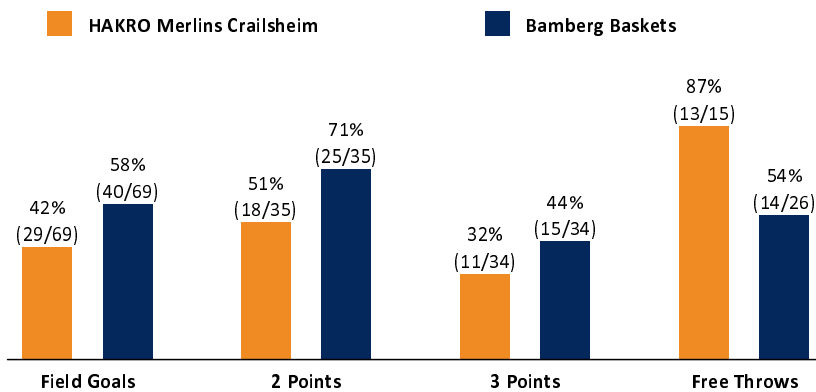

HAKRO Merlins Crailsheim 82 : 109

Bamberg Baskets

Referee: PANTHER Anne
Umpires: BARTH Benjamin / BEJAOUI Dominik
Commissioner: EICHHORN Christian

Attendance: 2.525
Ilshofen, Arena Hohenlohe (3.000 Plätze), SA 4 MAI 2024, 18:30, Game-ID: 33464

Scoreboard table showing Q1, Q2, Q3, Q4 scores for CRA and BAM.

CRA - HAKRO Merlins Crailsheim (Coach: LAAKSO Jussi)

Main player statistics table for CRA, including columns for No., Name, Min, PTS, 2 Points, 3 Points, Field Goals, Free Throws, OR, DR, TR, AS, ST, TO, BS, SB, PF, FD, EFF, +/-.

BAM - Bamberg Baskets (Coach: WOLTMANN Arne)

Main player statistics table for BAM, including columns for No., Name, Min, PTS, 2 Points, 3 Points, Field Goals, Free Throws, OR, DR, TR, AS, ST, TO, BS, SB, PF, FD, EFF, +/-.

Summary table comparing CRA and BAM on various metrics like Rebounds, Assists, Fouls, Turnovers, Steals, Points in the Paint, etc.

LEGEND
Min Minutes Played
DNP Did Not Play
PTS Points
DR Defensive Rebounds
OR Offensive Rebounds
TR Total Rebounds
AS Assists
ST Steals
TO Turnovers
BS Blocked Shots
SB Shots Blocked
EFF Efficiency = ((PTS + TR + AS + ST + BS) - ((FGA - FGM) + (FTA - FTM) + TO))
PF Fouls
FD Fouls Drawn
+/- Plus-Minus-Rating
* Starters