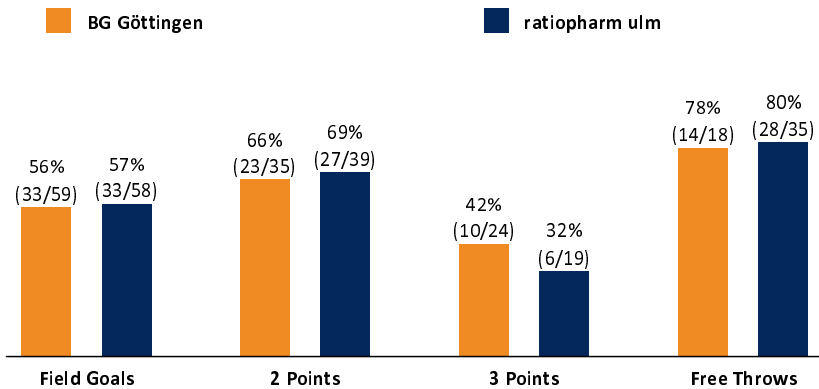

BG Göttingen

90 : 100

ratiopharm ulm

Referee: MATIP Martin
Umpires: KRÜPER Moritz / BRENDEL Nicolas
Commissioner: EICHHORN Christian

Attendance: 3.447
Göttingen, Sparkassen Arena Göttingen (3.447 Plätze), SA 6 JAN 2024, 18:30, Game-ID: 33310

Scoreboard table showing Q1, Q2, Q3, Q4 scores for GOT and ULM.

GOT - BG Göttingen (Coach: FOUART Olivier)

Main player statistics table for GOT - BG Göttingen, including columns for No., Name, Min, PTS, 2 Points, 3 Points, Field Goals, Free Throws, OR, DR, TR, AS, ST, TO, BS, SB, PF, FD, EFF, +/-.

Summary table comparing GOT and ULM statistics: Rebounds OR/DR/TR, Assists, Fouls, Fouls Drawn, Turnovers, Steals, Points in the Paint, Second Chance Points, Fast Break Points, Biggest Lead, Biggest Scoring Run, Lead Changes, Times Tied.