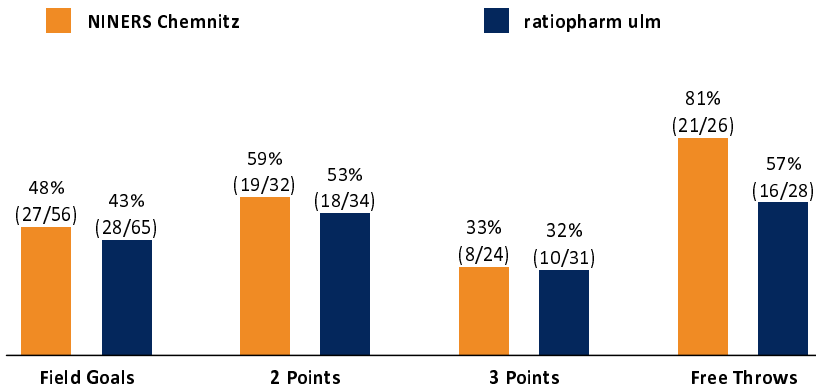

NINERS Chemnitz

83 : 82

ratiopharm ulm

Referee: PANTHER Anne
Umpires: ORUZGANI Zulfiqar / KRÜPER Moritz
Commissioner: JANZEN Sascha

Attendance: 5.000
Chemnitz, Messe Chemnitz (4.732 Plätze), SA 2 MRZ 2024, 20:00, Game-ID: 33376

Scoreboard table showing Q1, Q2, Q3, Q4 scores for CHE and ULM.

CHE - NINERS Chemnitz (Coach: PASTORE Rodrigo)

Main player statistics table for CHE team including columns for No., Name, Min, PTS, 2 Points, 3 Points, Field Goals, Free Throws, OR, DR, TR, AS, ST, TO, BS, SB, PF, FD, EFF, +/-.

ULM - ratiopharm ulm (Coach: GAVEL Anton)

Main player statistics table for ULM team including columns for No., Name, Min, PTS, 2 Points, 3 Points, Field Goals, Free Throws, OR, DR, TR, AS, ST, TO, BS, SB, PF, FD, EFF, +/-.

Summary table comparing CHE and ULM on various metrics like Rebounds, Assists, Fouls, Turnovers, Steals, Points in the Paint, etc.

LEGEND
Min Minutes Played
DNP Did Not Play
PTS Points
DR Defensive Rebounds
OR Offensive Rebounds
TR Total Rebounds
AS Assists
ST Steals
TO Turnovers
BS Blocked Shots
SB Shots Blocked
EFF Efficiency = ((PTS + TR + AS + ST + BS) - ((FGA - FGM) + (FTA - FTM) + TO))
PF Fouls
FD Fouls Drawn
+/- Plus-Minus-Rating
* Starters