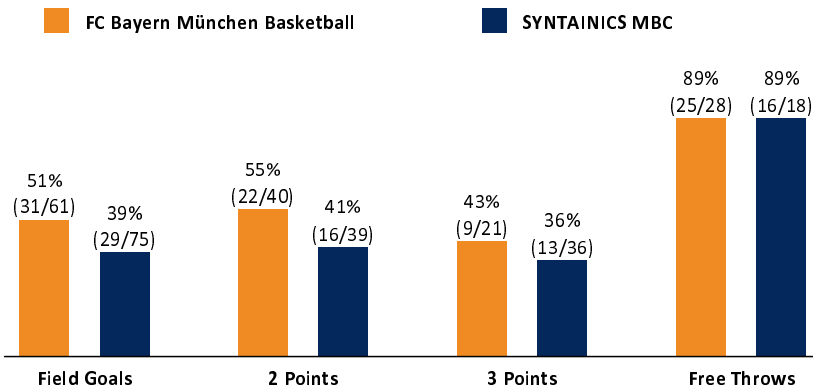

MBC - SYNTAINICS MBC (Coach: KRUNIC Predrag)

No.	Name	Min	PTS	2 Points	3 Points	Field Goals	Free Throws	OR	DR	TR	AS	ST	TO	BS	SB	PF	FD	EFF	+/-
*4	BIRCEVIC Stefan	27:21	16	2/3 (67%)	4/6 (67%)	6/9 (67%)			6	6	1		2	1		1	19	-2	
*8	BREUNIG Martin	23:17	7	3/6 (50%)		3/6 (50%)	1/1 (100%)	4	1	5	1	1	3		1	4	2	8	-6
11	MUSHIDI Kostja	22:41	0	0/2 (0%)	0/6 (0%)	0/8 (0%)			1	1	6	1				5	1	0	6
15	JELKS Stephon	12:39	0		0/1 (0%)	0/1 (0%)		1	3	4			1			3	1	2	-7
*20	BALDWIN Diante	31:15	17	5/9 (56%)	2/6 (33%)	7/15 (47%)	1/2 (50%)	3	2	5	4	1	2			2	6	16	-15
*22	STOVE Johnathan	23:51	13	2/7 (29%)	1/2 (50%)	3/9 (33%)	6/7 (86%)		1	1	1	1			1	5	4	9	-11
23	CALLISON Charles	13:07	14	3/4 (75%)	2/6 (33%)	5/10 (50%)	2/2 (100%)		1	1	3	2				1	1	15	7
*25	NDOW Chris-Ebou	21:56	8	1/6 (17%)	2/4 (50%)	3/10 (30%)		2	1	3	2	2	1		2	1		7	-21
54	BRYANT John	16:43	12	0/1 (0%)	2/5 (40%)	2/6 (33%)	6/6 (100%)	1	2	3				1		2	4	12	-3
55	HOUNNOU Ralph	7:10	0	0/1 (0%)		0/1 (0%)		1		1					1	2		0	7
Team / Coach									3	3							3		
Totals		200:00	87	16/39 (41%)	13/36 (36%)	29/75 (39%)	16/18 (89%)	12	21	33	18	8	9	2	5	25	20	91	-9

FCB	MBC
9 / 32 / 41	Rebounds OR/DR/TR 12 / 21 / 33
20	Assists 18
20	Fouls 25
25	Fouls Drawn 20
14	Turnovers 9
5	Steals 8
30	Points in the Paint 22
7	Second Chance Points 14
13	Fast Break Points 11
20 (68:48)	Biggest Lead 4 (10:14)
8-0 (50:38)	Biggest Scoring Run 13-0 (70:63)
	Lead Changes: 12
	Times Tied: 6

LEGEND

Min Minutes Played   DR Defensive Rebounds   AS Assists   BS Blocked Shots   PF Fouls   +/- Plus-Minus-Rating
DNP Did Not Play   OR Offensive Rebounds   ST Steals   SB Shots Blocked   FD Fouls Drawn   * Starters
PTS Points   TR Total Rebounds   TO Turnovers   EFF Efficiency = ((PTS + TR + AS + ST + BS) - ((FGA - FGM) + (FTA - FTM) + TO))