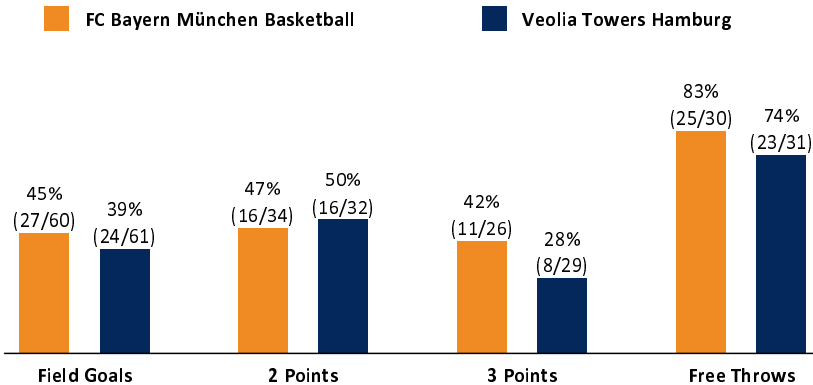

HAM - Veolia Towers Hamburg (Coach: BARLOSCHKY Benka)

No.	Name	Min	PTS	2 Points	3 Points	Field Goals	Free Throws	OR	DR	TR	AS	ST	TO	BS	SB	PF	FD	EFF	+/-	
1	KRAUSE Niklas	12:01	6	0/1 (0%)	0/1 (0%)	0/2 (0%)	6/6 (100%)	1		1			1			3	3	4	-6	
*3	HUGHES Mark	19:59	8	1/2 (50%)	1/5 (20%)	2/7 (29%)	3/3 (100%)				1	1	1		1	2	3	4	-17	
5	BRAUNER Nico	15:05	11	0/1 (0%)	3/6 (50%)	3/7 (43%)	2/4 (50%)	2		2	3	2				2	4	12	6	
6	MÖLLER Leif	DNP																		
*7	MEISNER Lukas	27:43	8	1/2 (50%)	2/6 (33%)	3/8 (38%)		1	3	4		2		1			1	10	-5	
10	DZIEWA Aleksander	21:07	3	0/3 (0%)	0/1 (0%)	0/4 (0%)	3/4 (75%)	1	4	5	1		2	1		3	6	3	-21	
11	CHRISTMAS William	23:47	18	6/9 (67%)	1/2 (50%)	7/11 (64%)	3/3 (100%)		2	2	1	1			2	2	2	18	-7	
12	HINRICHS Seth	20:18	5	1/1 (100%)	1/1 (100%)	2/2 (100%)		1	1	2	2	1	1			3		9	0	
*13	KING Vincent	25:16	4	2/4 (50%)	0/4 (0%)	2/8 (25%)		1	2	3			1			1		0	-6	
*18	WOHLFARTH-BOTTERMANN Jonas	8:46	2	1/4 (25%)		1/4 (25%)	0/2 (0%)	1	1	2						2	3	-1	4	
*42	DURHAM Aljami	25:58	14	4/5 (80%)	0/3 (0%)	4/8 (50%)	6/9 (67%)	6	4	10	6		1			4	4	22	-3	
Team / Coach									3	3							3			
Totals			200:00	79	16/32 (50%)	8/29 (28%)	24/61 (39%)	23/31 (74%)	14	20	34	14	7	7	2	3	22	26	84	-11

FCB	HAM
14 / 26 / 40	14 / 20 / 34
15	14
26	22
22	26
11	7
6	7
28	30
11	15
1	11
20 (81:61)	6 (12:18)
9-0 (52:39)	8-0 (12:18)
Lead Changes: 8	
Times Tied: 2	

LEGEND

Min Minutes Played   DR Defensive Rebounds   AS Assists   BS Blocked Shots   PF Fouls   +/- Plus-Minus-Rating
DNP Did Not Play   OR Offensive Rebounds   ST Steals   SB Shots Blocked   FD Fouls Drawn   * Starters
PTS Points   TR Total Rebounds   TO Turnovers   EFF Efficiency = ((PTS + TR + AS + ST + BS) - ((FGA - FGM) + (FTA - FTM) + TO))