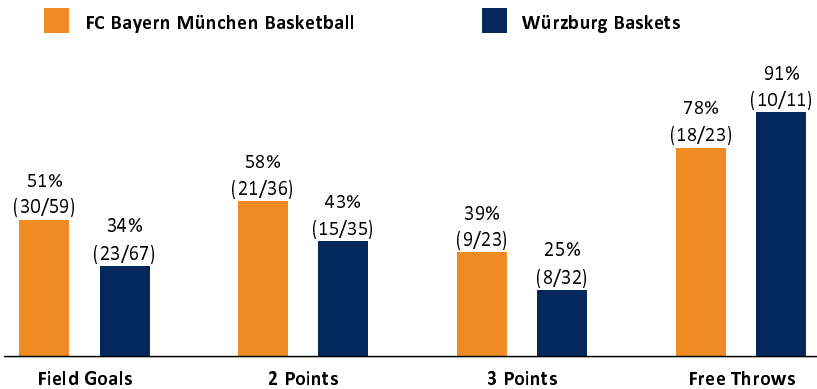

WUE - Würzburg Baskets (Coach: FILIPOVSKI Sasa)

No.	Name	Min	PTS	2 Points	3 Points	Field Goals	Free Throws	OR	DR	TR	AS	ST	TO	BS	SB	PF	FD	EFF	+/-
*0	LIVINGSTON II Otis	29:29	18	5/9 (56%)	2/8 (25%)	7/17 (41%)	2/2 (100%)		3	3	5		1			4	2	15	-21
*1	SELJAAS Zachary	30:15	15	2/3 (67%)	2/7 (29%)	4/10 (40%)	5/5 (100%)	1	6	7			1			2	3	15	-25
*5	KLASSEN Owen	18:39	3	1/2 (50%)		1/2 (50%)	1/1 (100%)	2	2	4			1		1	5	3	5	-14
6	UGRAI Maximilian	21:21	5	1/2 (50%)	1/1 (100%)	2/3 (67%)			3	3	3	1	1		1	4	2	10	-9
10	PERRY Darius	25:02	8	2/6 (33%)	1/5 (20%)	3/11 (27%)	1/1 (100%)		1	1	1	1	4		1	1	2	-1	-22
*11	WASHINGTON Isaiah	25:29	6	1/4 (25%)	1/4 (25%)	2/8 (25%)	1/1 (100%)	2	4	6	3		1			2	2	8	-3
12	NDI Elijah	2:56	0	0/1 (0%)		0/1 (0%)							1					-2	-2
*20	BESS Javon	26:45	5	1/2 (50%)	1/6 (17%)	2/8 (25%)	0/1 (0%)		2	2		1	1			2	1	1	-2
34	HOFFMANN Felix	3:54	0	0/1 (0%)		0/1 (0%)									1			-1	-4
40	WELP Collin	16:10	4	2/5 (40%)	0/1 (0%)	2/6 (33%)		1		1					1	2		1	-13
Team / Coach								5	2	7			2					5	
Totals		200:00	64	15/35 (43%)	8/32 (25%)	23/67 (34%)	10/11 (91%)	11	23	34	12	3	13	1	5	22	15	56	-23

FCB	Rebounds OR/DR/TR	WUE
8 / 34 / 42		11 / 23 / 34
20	Assists	12
15	Fouls	22
22	Fouls Drawn	15
9	Turnovers	13
8	Steals	3
38	Points in the Paint	26
7	Second Chance Points	7
8	Fast Break Points	8
25 (84:59)	Biggest Lead	4 (2:6)
14-0 (61:40)	Biggest Scoring Run	7-0 (26:23)
	Lead Changes:	2
	Times Tied:	1

LEGEND

Min Minutes Played   DR Defensive Rebounds   AS Assists   BS Blocked Shots   PF Fouls   +/- Plus-Minus-Rating
DNP Did Not Play   OR Offensive Rebounds   ST Steals   SB Shots Blocked   FD Fouls Drawn   * Starters
PTS Points   TR Total Rebounds   TO Turnovers   EFF Efficiency = ((PTS + TR + AS + ST + BS) - ((FGA - FGM) + (FTA - FTM) + TO))