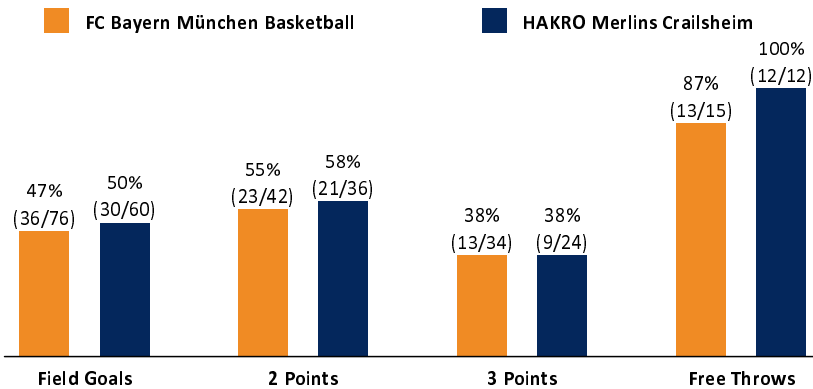

CRA - HAKRO Merlins Crailsheim (Coach: LAAKSO Jussi)

No.	Name	Min	PTS	2 Points	3 Points	Field Goals	Free Throws	OR	DR	TR	AS	ST	TO	BS	SB	PF	FD	EFF	+/-
1	COOK Keandre	20:28	12	2/2 (100%)	2/2 (100%)	4/4 (100%)	2/2 (100%)		2	2	1		2			1	5	13	-5
*2	CHILDRESS Brandon	21:33	5	2/3 (67%)	0/4 (0%)	2/7 (29%)	1/1 (100%)		3	3	3		1			2	3	5	-14
*3	STUCKEY Maurice	17:59	2	0/1 (0%)	0/3 (0%)	0/4 (0%)	2/2 (100%)		3	3			1			4	1	0	-13
4	BAGGETTE Elias	16:43	7	1/2 (50%)	1/1 (100%)	2/3 (67%)	2/2 (100%)	1	2	3	4	1	2			1	3	12	-4
6	WULFF Luis	9:39	5	0/1 (0%)	1/2 (50%)	1/3 (33%)	2/2 (100%)		1	1	1					1	1	5	3
8	ODURO Prince	14:38	4	2/6 (33%)		2/6 (33%)			3	3	1					2	2	4	-3
*9	BLECK Fabian	19:12	2	1/1 (100%)	0/2 (0%)	1/3 (33%)							1					-1	-17
10	DARDEN Tremmell	20:48	10	5/7 (71%)	0/2 (0%)	5/9 (56%)			6	6		1		1		2		14	0
11	KINDZEKA Rene	3:44	3	0/1 (0%)	1/1 (100%)	1/2 (50%)							1			2		1	-4
*19	WESTERMANN Leo	29:39	21	4/6 (67%)	4/7 (57%)	8/13 (62%)	1/1 (100%)		1	1	2	1	5		1	1	2	15	-11
21	ZEJDL Matej	1:23	0															0	-1
*30	SMITH Galin	24:14	10	4/6 (67%)		4/6 (67%)	2/2 (100%)	1	3	4				2		2	1	14	-16
Team / Coach																			4
Totals		200:00	81	21/36 (58%)	9/24 (38%)	30/60 (50%)	12/12 (100%)	3	27	30	12	3	13	3	1	18	18	86	-17

FCB	CRA
15 / 26 / 41	Rebounds OR/DR/TR 3 / 27 / 30
22	Assists 12
18	Fouls 18
18	Fouls Drawn 18
7	Turnovers 13
8	Steals 3
42	Points in the Paint 24
21	Second Chance Points 4
4	Fast Break Points 7
21 (61:40)	Biggest Lead 6 (21:27)
7-0 (28:27)	Biggest Scoring Run 8-0 (69:59)
	Lead Changes: 4
	Times Tied: 6

LEGEND
Min Minutes Played   DR Defensive Rebounds   AS Assists   BS Blocked Shots   PF Fouls   +/- Plus-Minus-Rating
DNP Did Not Play   OR Offensive Rebounds   ST Steals   SB Shots Blocked   FD Fouls Drawn   * Starters
PTS Points   TR Total Rebounds   TO Turnovers   EFF Efficiency = ((PTS + TR + AS + ST + BS) - ((FGA - FGM) + (FTA - FTM) + TO))