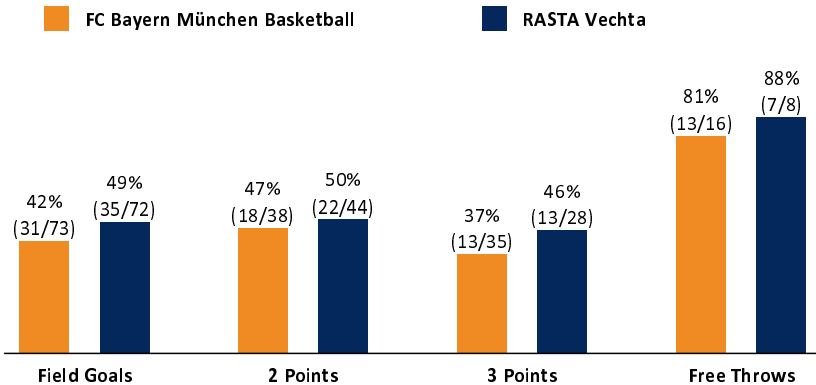

VEC - RASTA Vechta (Coach: HARRELSON Ty)

No.	Name	Min	PTS	2 Points	3 Points	Field Goals	Free Throws	OR	DR	TR	AS	ST	TO	BS	SB	PF	FD	EFF	+/-	
8	DIALLO Nat	DNP																		
*9	FERNER Joschka	24:11	15	0/1 (0%)	5/8 (63%)	5/9 (56%)					4		2			2		13	1	
*12	KUHSE Tommy	19:47	8	2/8 (25%)	1/2 (50%)	3/10 (30%)	1/2 (50%)	2	3	5	3				1	2	2	8	-3	
15	SCHWIEGER Ryan	28:00	15	3/5 (60%)	3/6 (50%)	6/11 (55%)		1	3	4	6		3		1	2	1	17	3	
*17	GRÜNLOH Johann	17:19	4	2/2 (100%)		2/2 (100%)		2	2	4	1		1	2		1	1	10	-3	
21	AMINU Joel	25:21	10	5/5 (100%)	0/5 (0%)	5/10 (50%)		2	2	4	1	4	1			3	1	13	7	
22	GROVES Tanner	20:49	7	1/4 (25%)	1/1 (100%)	2/5 (40%)	2/2 (100%)		7	7	1		1			2	2	11	1	
*25	IWUNDU Wes	16:52	4	1/2 (50%)	0/2 (0%)	1/4 (25%)	2/2 (100%)		3	3			2		1	2	1	2	-3	
*30	FLANIGAN Chip	40:32	17	4/10 (40%)	3/4 (75%)	7/14 (50%)		3		3	1	2	1	1		2	2	16	14	
31	REAVES Spencer	4:28	0	0/1 (0%)		0/1 (0%)					2		1			1		0	-12	
34	ARIRIGUZOH Richmond	27:41	10	4/6 (67%)		4/6 (67%)	2/2 (100%)	1	6	7	1		2	1	1	2	2	15	5	
Team / Coach								2	1	3							3			
Totals			225:00	90	22/44 (50%)	13/28 (46%)	35/72 (49%)	7/8 (88%)	13	27	40	20	6	14	4	4	17	12	108	2

FCB	VEC
14 / 24 / 38	Rebounds OR/DR/TR
21	Assists
12	Fouls
17	Fouls Drawn
10	Turnovers
8	Steals
34	Points in the Paint
18	Second Chance Points
10	Fast Break Points
19 (62:43)	Biggest Lead
10-0 (37:26)	Biggest Scoring Run
	Lead Changes: 12
	Times Tied: 5

LEGEND

Min Minutes Played   **DR** Defensive Rebounds   **AS** Assists   **BS** Blocked Shots   **PF** Fouls
DNP Did Not Play   **OR** Offensive Rebounds   **ST** Steals   **SB** Shots Blocked   **FD** Fouls Drawn
PTS Points   **TR** Total Rebounds   **TO** Turnovers   **EFF** Efficiency = ((PTS + TR + AS + ST + BS) - ((FGA - FGM) + (FTA - FTM) + TO))