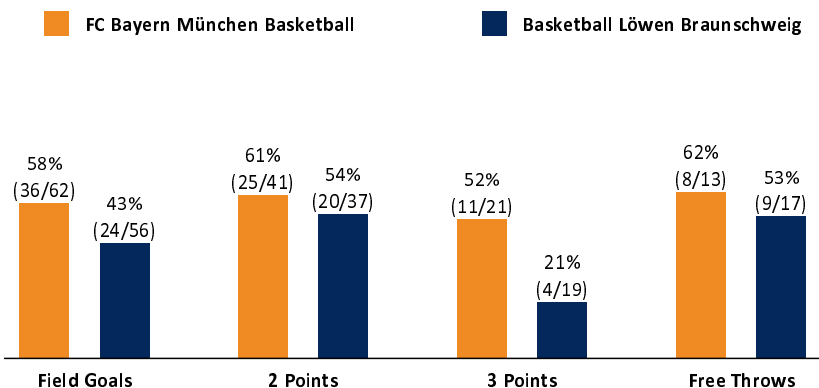

BRA - Basketball Löwen Braunschweig (Coach: RAMIREZ Jesus)

No.	Name	Min	PTS	2 Points	3 Points	Field Goals	Free Throws	OR	DR	TR	AS	ST	TO	BS	SB	PF	FD	EFF	+/-	
1	CROCKETT JR. TJ	26:05	3	0/1 (0%)	0/4 (0%)	0/5 (0%)	3/3 (100%)	1	2	3	3	1	1			1	3	4	-7	
*3	TISCHLER Nicholas	24:41	2	1/2 (50%)	0/1 (0%)	1/3 (33%)		1	3	4	1		2			2	2	3	-28	
4	AYDINOGLU Gian	9:40	3	1/2 (50%)	0/1 (0%)	1/3 (33%)	1/2 (50%)				1		2			2	3	-1	-6	
*6	ZYLKA Ferdinand	20:07	4	2/2 (100%)	0/3 (0%)	2/5 (40%)			2	2	2		1			1	1	4	-21	
*8	BANGO Jilson	19:12	9	4/8 (50%)	0/1 (0%)	4/9 (44%)	1/1 (100%)	1	3	4		1	1			3	1	8	-12	
11	EJIMOFOR Raphael	DNP																		
13	TISCHLER Brandon	18:23	11	5/7 (71%)	0/2 (0%)	5/9 (56%)	1/5 (20%)		5	5	1	2	1			2	5	10	-1	
*14	RORIE Ahmaad	21:35	9	0/2 (0%)	3/3 (100%)	3/5 (60%)	0/1 (0%)				5	1	3			2		9	-17	
*15	PETERKA Martin	17:38	3	0/1 (0%)	1/2 (50%)	1/3 (33%)			2	2						1		3	-18	
31	NJIE Barra	16:19	11	5/8 (63%)	0/1 (0%)	5/9 (56%)	1/1 (100%)	2		2	1	1	4			2	1	7	-12	
43	SYLLA Amar	26:20	6	2/4 (50%)	0/1 (0%)	2/5 (40%)	2/4 (50%)	1	2	3				1		2	2	5	-28	
Team / Coach								2	2	2		1				1				
Totals			200:00	61	20/37 (54%)	4/19 (21%)	24/56 (43%)	9/17 (53%)	8	19	27	14	6	16	1		18	18	53	-30

FCB	Rebounds OR/DR/TR	BRA
9 / 25 / 34		8 / 19 / 27
24	Assists	14
19	Fouls	18
18	Fouls Drawn	18
9	Turnovers	16
10	Steals	6
44	Points in the Paint	32
8	Second Chance Points	10
6	Fast Break Points	14
31 (91:60)	Biggest Lead	0 (:)
13-0 (91:60)	Biggest Scoring Run	6-0 (44:35)
	Lead Changes:	0
	Times Tied:	0

LEGEND
Min Minutes Played   DR Defensive Rebounds   AS Assists   BS Blocked Shots   PF Fouls   +/- Plus-Minus-Rating
DNP Did Not Play   OR Offensive Rebounds   ST Steals   SB Shots Blocked   FD Fouls Drawn   * Starters
PTS Points   TR Total Rebounds   TO Turnovers   EFF Efficiency = ((PTS + TR + AS + ST + BS) - ((FGA - FGM) + (FTA - FTM) + TO))