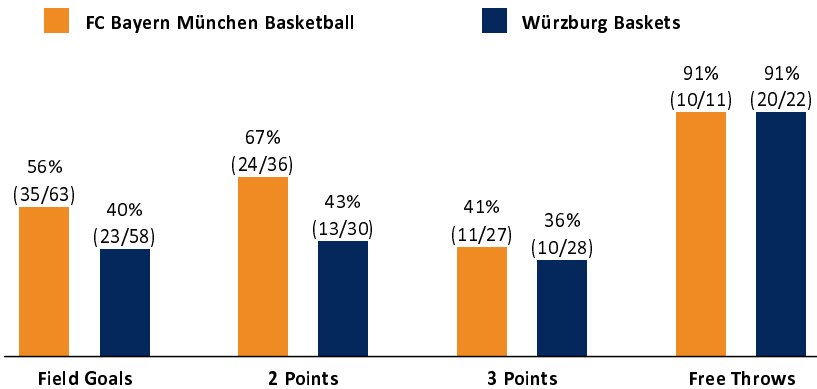

BASKETBALL

Referee: PANTHER A.
Umpires: STRAUBE C. / BITTNER S.
Commissioner: KINDERVATER M.

Attendance: 6.198

München, BMW Park München (6.500 Plätze), MI 29 MAI 2024, 20:30, Game-ID: 34049

Scoreboard table showing Q1, Q2, Q3, Q4 scores for FCB and WUE.

FCB - FC Bayern München Basketball (Coach: LASO Pablo)

Main player statistics table for FC Bayern München Basketball including columns for No., Name, Min, PTS, 2 Points, 3 Points, Field Goals, Free Throws, and various rebound and efficiency metrics.

WUE - Würzburg Baskets (Coach: FILIPOVSKI Sasa)

Main player statistics table for Würzburg Baskets including columns for No., Name, Min, PTS, 2 Points, 3 Points, Field Goals, Free Throws, and various rebound and efficiency metrics.

Summary table comparing FCB and WUE across various statistical categories such as Rebounds, Assists, Fouls, Turnovers, Steals, Points in the Paint, Second Chance Points, Fast Break Points, Biggest Lead, Biggest Scoring Run, Lead Changes, and Times Tied.

LEGEND
Min Minutes Played
DR Defensive Rebounds
AS Assists
BS Blocked Shots
PF Fouls
+/- Plus-Minus-Rating
DNP Did Not Play
OR Offensive Rebounds
ST Steals
SB Shots Blocked
FD Fouls Drawn
* Starters
PTS Points
TR Total Rebounds
TO Turnovers
EFF Efficiency = ((PTS + TR + AS + ST + BS) - ((FGA - FGM) + (FTA - FTM) + TO))