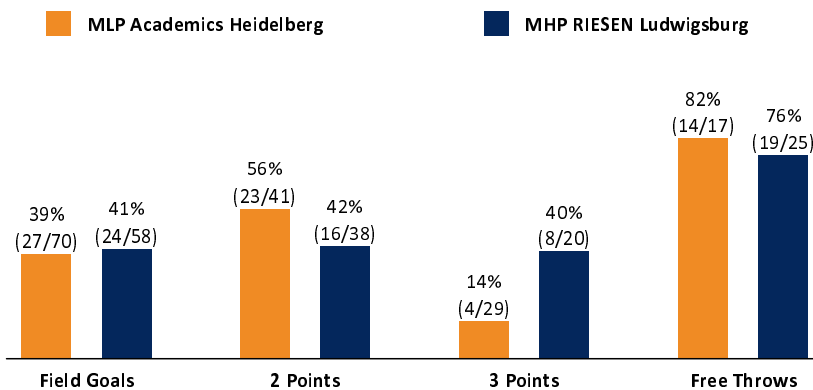

LUD - MHP RIESEN Ludwigsburg (Coach: KING Josh)

No.	Name	Min	PTS	2 Points	3 Points	Field Goals	Free Throws	OR	DR	TR	AS	ST	TO	BS	SB	PF	FD	EFF	+/-	
0	HAMMOND Deion	11:26	0	0/2 (0%)	0/1 (0%)	0/3 (0%)		1	2	3						3		0	-2	
2	PATRICK Jacob	15:30	10	2/2 (100%)	2/4 (50%)	4/6 (67%)					1					3		9	11	
*3	GRAVES Jayvon	14:58	0	0/4 (0%)	0/2 (0%)	0/6 (0%)			1	1	2		1	2		1		-2	-5	
6	PATRICK Johannes	5:09	1	0/1 (0%)		0/1 (0%)	1/2 (50%)								1	1	1	-1	6	
*7	BUIE Desure	32:57	13	3/7 (43%)	2/4 (50%)	5/11 (45%)	1/1 (100%)		4	4	4		1				3	14	-1	
*8	LEWIS Jaren	27:34	15	3/6 (50%)	1/3 (33%)	4/9 (44%)	6/6 (100%)		3	3						1	3	13	1	
10	CHILDS Elijah	19:11	8	2/4 (50%)	0/1 (0%)	2/5 (40%)	4/6 (67%)	2	2	4			1			2	5	6	-5	
11	MELSON Silas	22:37	5	0/1 (0%)	1/2 (50%)	1/3 (33%)	2/2 (100%)	2	2	2	1		1		1	3	2	5	-3	
*13	POLAS BARTOLO Yorman	29:49	13	4/6 (67%)	1/2 (50%)	5/8 (63%)	2/2 (100%)	2	4	6	1	1	2			3	3	16	5	
*27	EDIGIN Eddy	20:49	10	2/5 (40%)	1/1 (100%)	3/6 (50%)	3/6 (50%)		3	3	2		2			2	4	7	8	
Team / Coach								4	3	7						7				
Totals			200:00	75	16/38 (42%)	8/20 (40%)	24/58 (41%)	19/25 (76%)	9	24	33	11	1	8	2	2	19	21	74	3

HDB	LUD
20 / 29 / 49	9 / 24 / 33
16	Rebounds
21	Assists
19	Fouls
11	Fouls Drawn
4	Turnovers
44	Steals
22	Points in the Paint
	Second Chance Points
	Fast Break Points
7 (36:29)	Biggest Lead
6-0 (8:5)	Biggest Scoring Run
	Lead Changes: 14
	Times Tied: 10