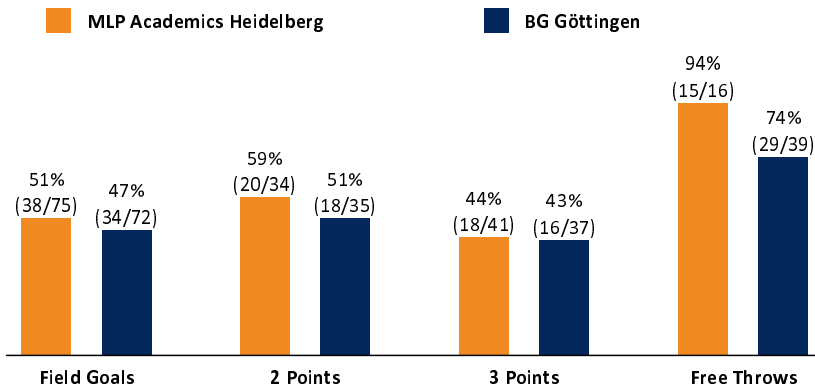

Referee: KRAUSE Oliver
 Umpires: THEIS Christian / IGLESIAS AMBROSIO Adrian
 Commissioner: EICHHORN Christian

Attendance: 4.410
 Heidelberg, SNP dome (4.410 Plätze), MI 27 DEZ 2023, 18:30, Game-ID: 33296

GOT - BG Göttingen (Coach: FOUCART Olivier)

No.	Name	Min	PTS	2 Points	3 Points	Field Goals	Free Throws	OR	DR	TR	AS	ST	TO	BS	SB	PF	FD	EFF	+/-
1	ENSMINGER Zachary	25:48	13	3/6 (50%)	2/5 (40%)	5/11 (45%)	1/4 (25%)		3	3		1	2			2	3	6	-3
*2	GIBSON Umoja	33:09	21	3/6 (50%)	2/7 (29%)	5/13 (38%)	9/11 (82%)	1	2	3	9				1	3	7	23	13
3	RICH Osaro Jürgen	16:17	13	1/2 (50%)	1/3 (33%)	2/5 (40%)	8/8 (100%)		1	1		1			1	4	4	12	9
8	HEMSCHMEIER Peter	DNP																	
11	ANTICEVICH Grant	25:14	12	3/6 (50%)	2/4 (50%)	5/10 (50%)		1		1	1	1				1	2	10	5
*13	HUME Bodie	30:40	24	3/3 (100%)	5/8 (63%)	8/11 (73%)	3/5 (60%)	2	7	9		1	1			3	3	28	3
14	HARTWICH Philipp	11:18	3	1/1 (100%)		1/1 (100%)	1/1 (100%)	1	2	3						2	1	6	4
15	WÜLLNER Max	DNP																	
*17	MÖNNINGHOFF Mathis	21:17	3		1/2 (50%)	1/2 (50%)			1	1	1					2		4	-1
*21	ZUGIC Fedor	27:35	8	2/8 (25%)	1/4 (25%)	3/12 (25%)	1/2 (50%)		1	1	2		3	1		1	4	-1	-11
*25	SILINS Karlis	33:42	16	2/3 (67%)	2/4 (50%)	4/7 (57%)	6/8 (75%)	4	9	13	1		2	1	1	2	8	24	1
Team / Coach								4	1	5								5	
Totals		225:00	113	18/35 (51%)	16/37 (43%)	34/72 (47%)	29/39 (74%)	13	27	40	14	4	8	2	3	20	32	117	4