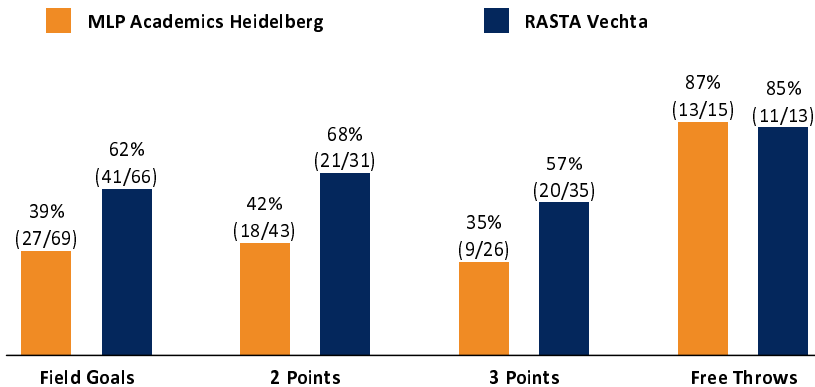

VEC - RASTA Vechta (Coach: HARRELSON Ty)

No.	Name	Min	PTS	2 Points	3 Points	Field Goals	Free Throws	OR	DR	TR	AS	ST	TO	BS	SB	PF	FD	EFF	+/-
6	VAN SLOOTEN Luc	12:36	2	1/2 (50%)	0/1 (0%)	1/3 (33%)			3	3	1	1	1					4	6
*9	FERNER Joschka	24:04	20	1/1 (100%)	6/9 (67%)	7/10 (70%)			4	4			1			1		20	43
*12	KUHSE Tommy	24:05	17	4/6 (67%)	3/4 (75%)	7/10 (70%)		1	3	4	12		1		1	1	5	29	25
*15	SCHWIEGER Ryan	16:25	13	2/3 (67%)	2/4 (50%)	4/7 (57%)	3/4 (75%)		2	2	2	1	4	1		1	3	11	11
*17	GRÜNLOH Johann	18:25	5	2/4 (50%)	0/1 (0%)	2/5 (40%)	1/2 (50%)	5		5	2	2	2	3		2	2	11	10
20	WILLIAMS Xeyrius	10:53	0		0/1 (0%)	0/1 (0%)			3	3			1			1		1	-6
21	AMINU Joel	22:35	11	1/2 (50%)	3/6 (50%)	4/8 (50%)		2	6	8	3		1			2	1	17	22
*25	IWUNDU Wes	19:59	14	3/5 (60%)	2/5 (40%)	5/10 (50%)	2/2 (100%)		6	6	4	2	3	1		3	2	19	20
*30	FLANIGAN Chip	16:55	2	1/1 (100%)		1/1 (100%)			2	2	4			1		2	1	9	12
31	REAVES Spencer	17:07	12		4/4 (100%)	4/4 (100%)					3		1			3	1	14	16
34	ARIRIGUZOH Richmond	16:56	17	6/7 (86%)		6/7 (86%)	5/5 (100%)	1	2	3		2	3			3	4	18	26
Team / Coach								2	4	6			1						5
Totals		200:00	113	21/31 (68%)	20/35 (57%)	41/66 (62%)	11/13 (85%)	11	35	46	31	8	19	6	1	19	19	158	37