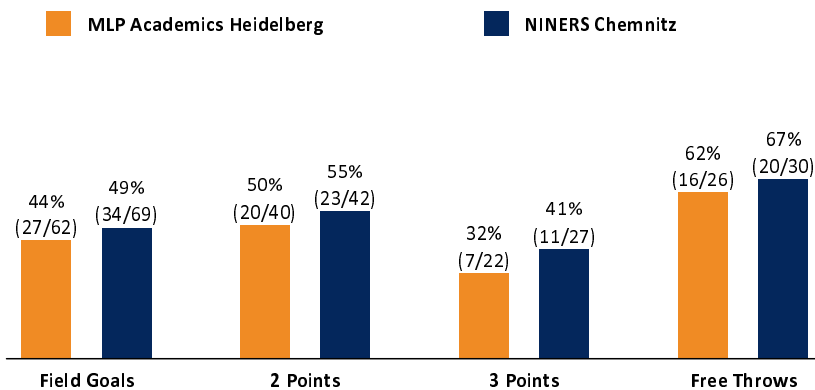

CHE - NINERS Chemnitz (Coach: PASTORE Rodrigo)

No.	Name	Min	PTS	2 Points	3 Points	Field Goals	Free Throws	OR	DR	TR	AS	ST	TO	BS	SB	PF	FD	EFF	+/-	
0	GREGORI Brendan	4:39	3	0/2 (0%)	1/1 (100%)	1/3 (33%)							1		1			0	-9	
1	UGUAKA Her	22:19	2	1/5 (20%)	0/1 (0%)	1/6 (17%)		1	2	3	1			1	1	3		2	1	
*2	GARRETT Jeff	24:22	8	1/4 (25%)	2/4 (50%)	3/8 (38%)		2	2	4	3			1		2		11	24	
*5	VAN BECK Wesley	19:11	8	1/3 (33%)	2/6 (33%)	3/9 (33%)		1	3	4	2	2	3			2	1	7	19	
7	RICHTER Jonas	15:48	8	4/8 (50%)	0/1 (0%)	4/9 (44%)		2	3	5	2			1		2		11	8	
*9	LANSDOWNE DeAndre	19:25	8	1/1 (100%)	1/3 (33%)	2/4 (50%)	3/4 (75%)		2	2	6	2	3			2	2	12	14	
10	KAJAMI-KEANE Kaza	23:01	11	1/2 (50%)	3/6 (50%)	4/8 (50%)			6	6	8		4			5	5	17	8	
*17	ONGWAE Tylor	21:37	11	3/4 (75%)	1/3 (33%)	4/7 (57%)	2/4 (50%)	2	3	5	1	1				1	2	13	22	
21	KOPPKE Benjamin	4:39	1				1/2 (50%)									2	1	0	-9	
33	LOCKHART Dominic	20:55	6	1/1 (100%)	1/2 (50%)	2/3 (67%)	1/1 (100%)	1	2	3	3	2				3	1	13	2	
*53	YEBO Kevin	24:04	33	10/12 (83%)		10/12 (83%)	13/19 (68%)	3	3	6		1	2	1		2	12	31	30	
Team / Coach								1	6	7							7			
Totals			200:00	99	23/42 (55%)	11/27 (41%)	34/69 (49%)	20/30 (67%)	13	32	45	26	8	13	4	2	24	24	124	22

HDB	CHE
9 / 29 / 38	Rebounds OR/DR/TR 13 / 32 / 45
17	Assists 26
24	Fouls 24
24	Fouls Drawn 24
15	Turnovers 13
9	Steals 8
34	Points in the Paint 44
11	Second Chance Points 16
11	Fast Break Points 14
3 (28:25)	Biggest Lead 37 (46:83)
10-0 (74:97)	Biggest Scoring Run 17-0 (39:63)
	Lead Changes: 8
	Times Tied: 5

LEGEND
Min Minutes Played DR Defensive Rebounds AS Assists BS Blocked Shots PF Fouls +/- Plus-Minus-Rating
DNP Did Not Play OR Offensive Rebounds ST Steals SB Shots Blocked FD Fouls Drawn * Starters
PTS Points TR Total Rebounds TO Turnovers EFF Efficiency = ((PTS + TR + AS + ST + BS) - ((FGA - FGM) + (FTA - FTM) + TO))